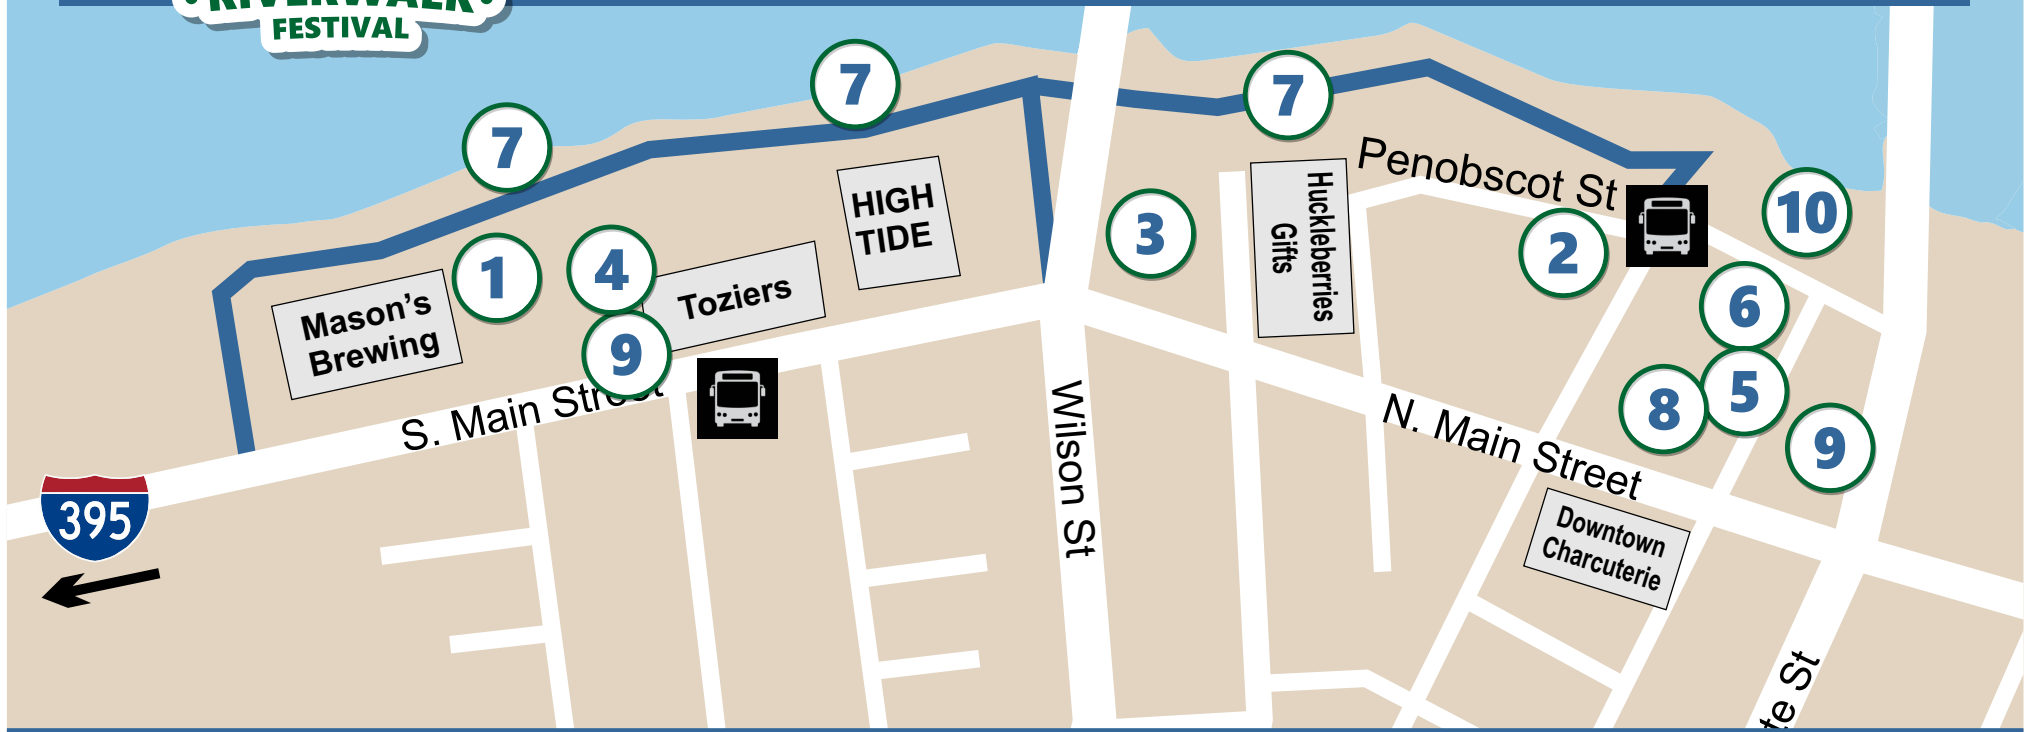

Like - Follow - Share [fb.com/BrewerRiverwalkFestival](https://fb.com/BrewerRiverwalkFestival)

**Sat. June 1, 2024**

### 2) Riverwalk Lot on Penobscot/Betton

- 11AM - 4PM Touch-a-Truck
- 11AM - 4PM Brewer Robotics team

### 10) Outside Gym at Center St

- 9AM - 11AM Demonstration by Amy Curry + Table

Bus Drop Off/Pick Up Locations

**High Tide** open at 11AM - 10PM  
7PM Aftershock Band

**Downtown Charcuterie** open at 11AM - 4PM

**This event was made possible with assistance from our sponsors**

- 11AM - 4PM
- Afternoon Events
- Evening Events

**City Of Brewer - Somic America Inc. - Kiwanis - Epstein  
Box of Maine - First National Bank - Next Generation - Masons  
Winterport Boot - W.S. Emerson - Selfie Space - Soma Novo  
Creative Arts Center - Thriving Proof - Downeast Credit Union  
High Tide - Twin City Tire - Tiller & Rye - Renewal by Anderson  
Casella - GoNetSpeed - Downeast Toyota - Cyr Bus Company**