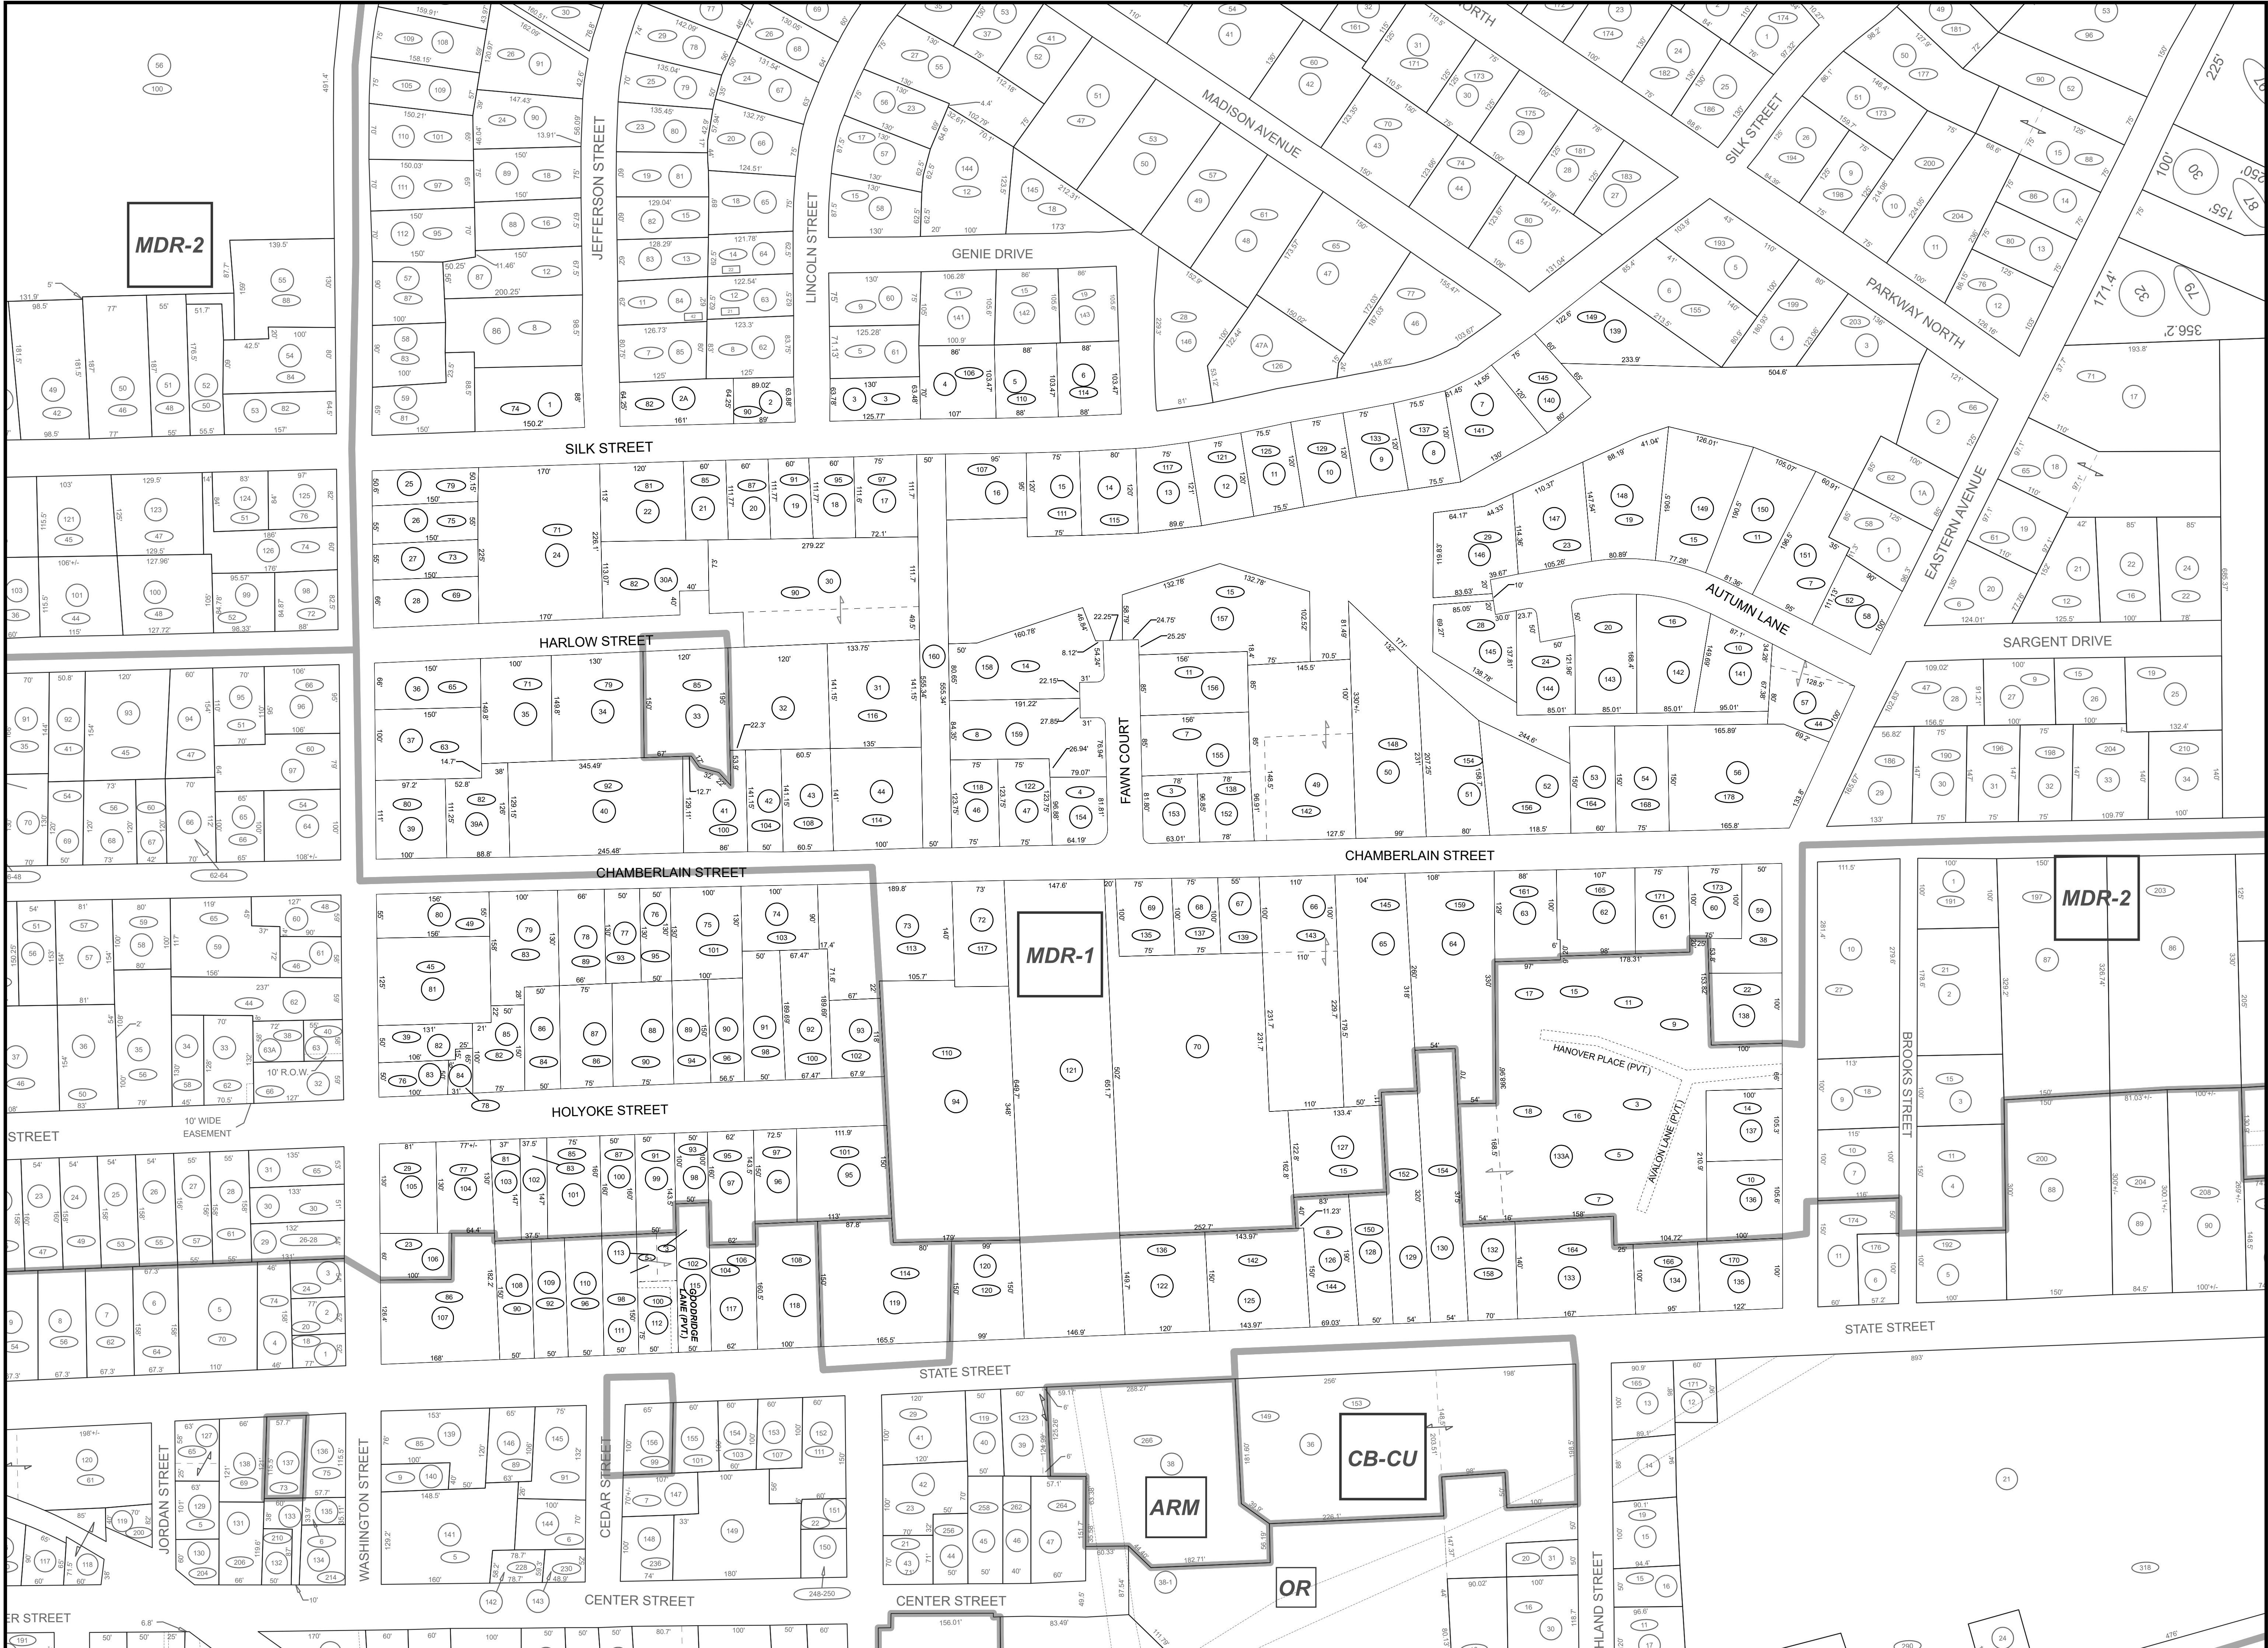

**Legend**

- Map Match Lines
- ▭ Zone Line
- ▭ Parcel Lines
- ⋯ ROW - Easements
- - - Historic Parcel Lines
- ① Parcel Numbers
- ② House Numbers

**CITY OF BREWER, ME TAX MAP**  
 PREPARED BY THE ASSESSING OFFICE 1983  
 FOR ASSESSMENT PURPOSES ONLY NOT FOR CONVEYANCES  
 ZONING INFORMATION IS FOR REFERENCE PURPOSES ONLY AND MUST BE VERIFIED BY THE CITY OF BREWER CODE ENFORCEMENT OFFICE  
 Revised April 2021  
 1:1,200  
**#32**