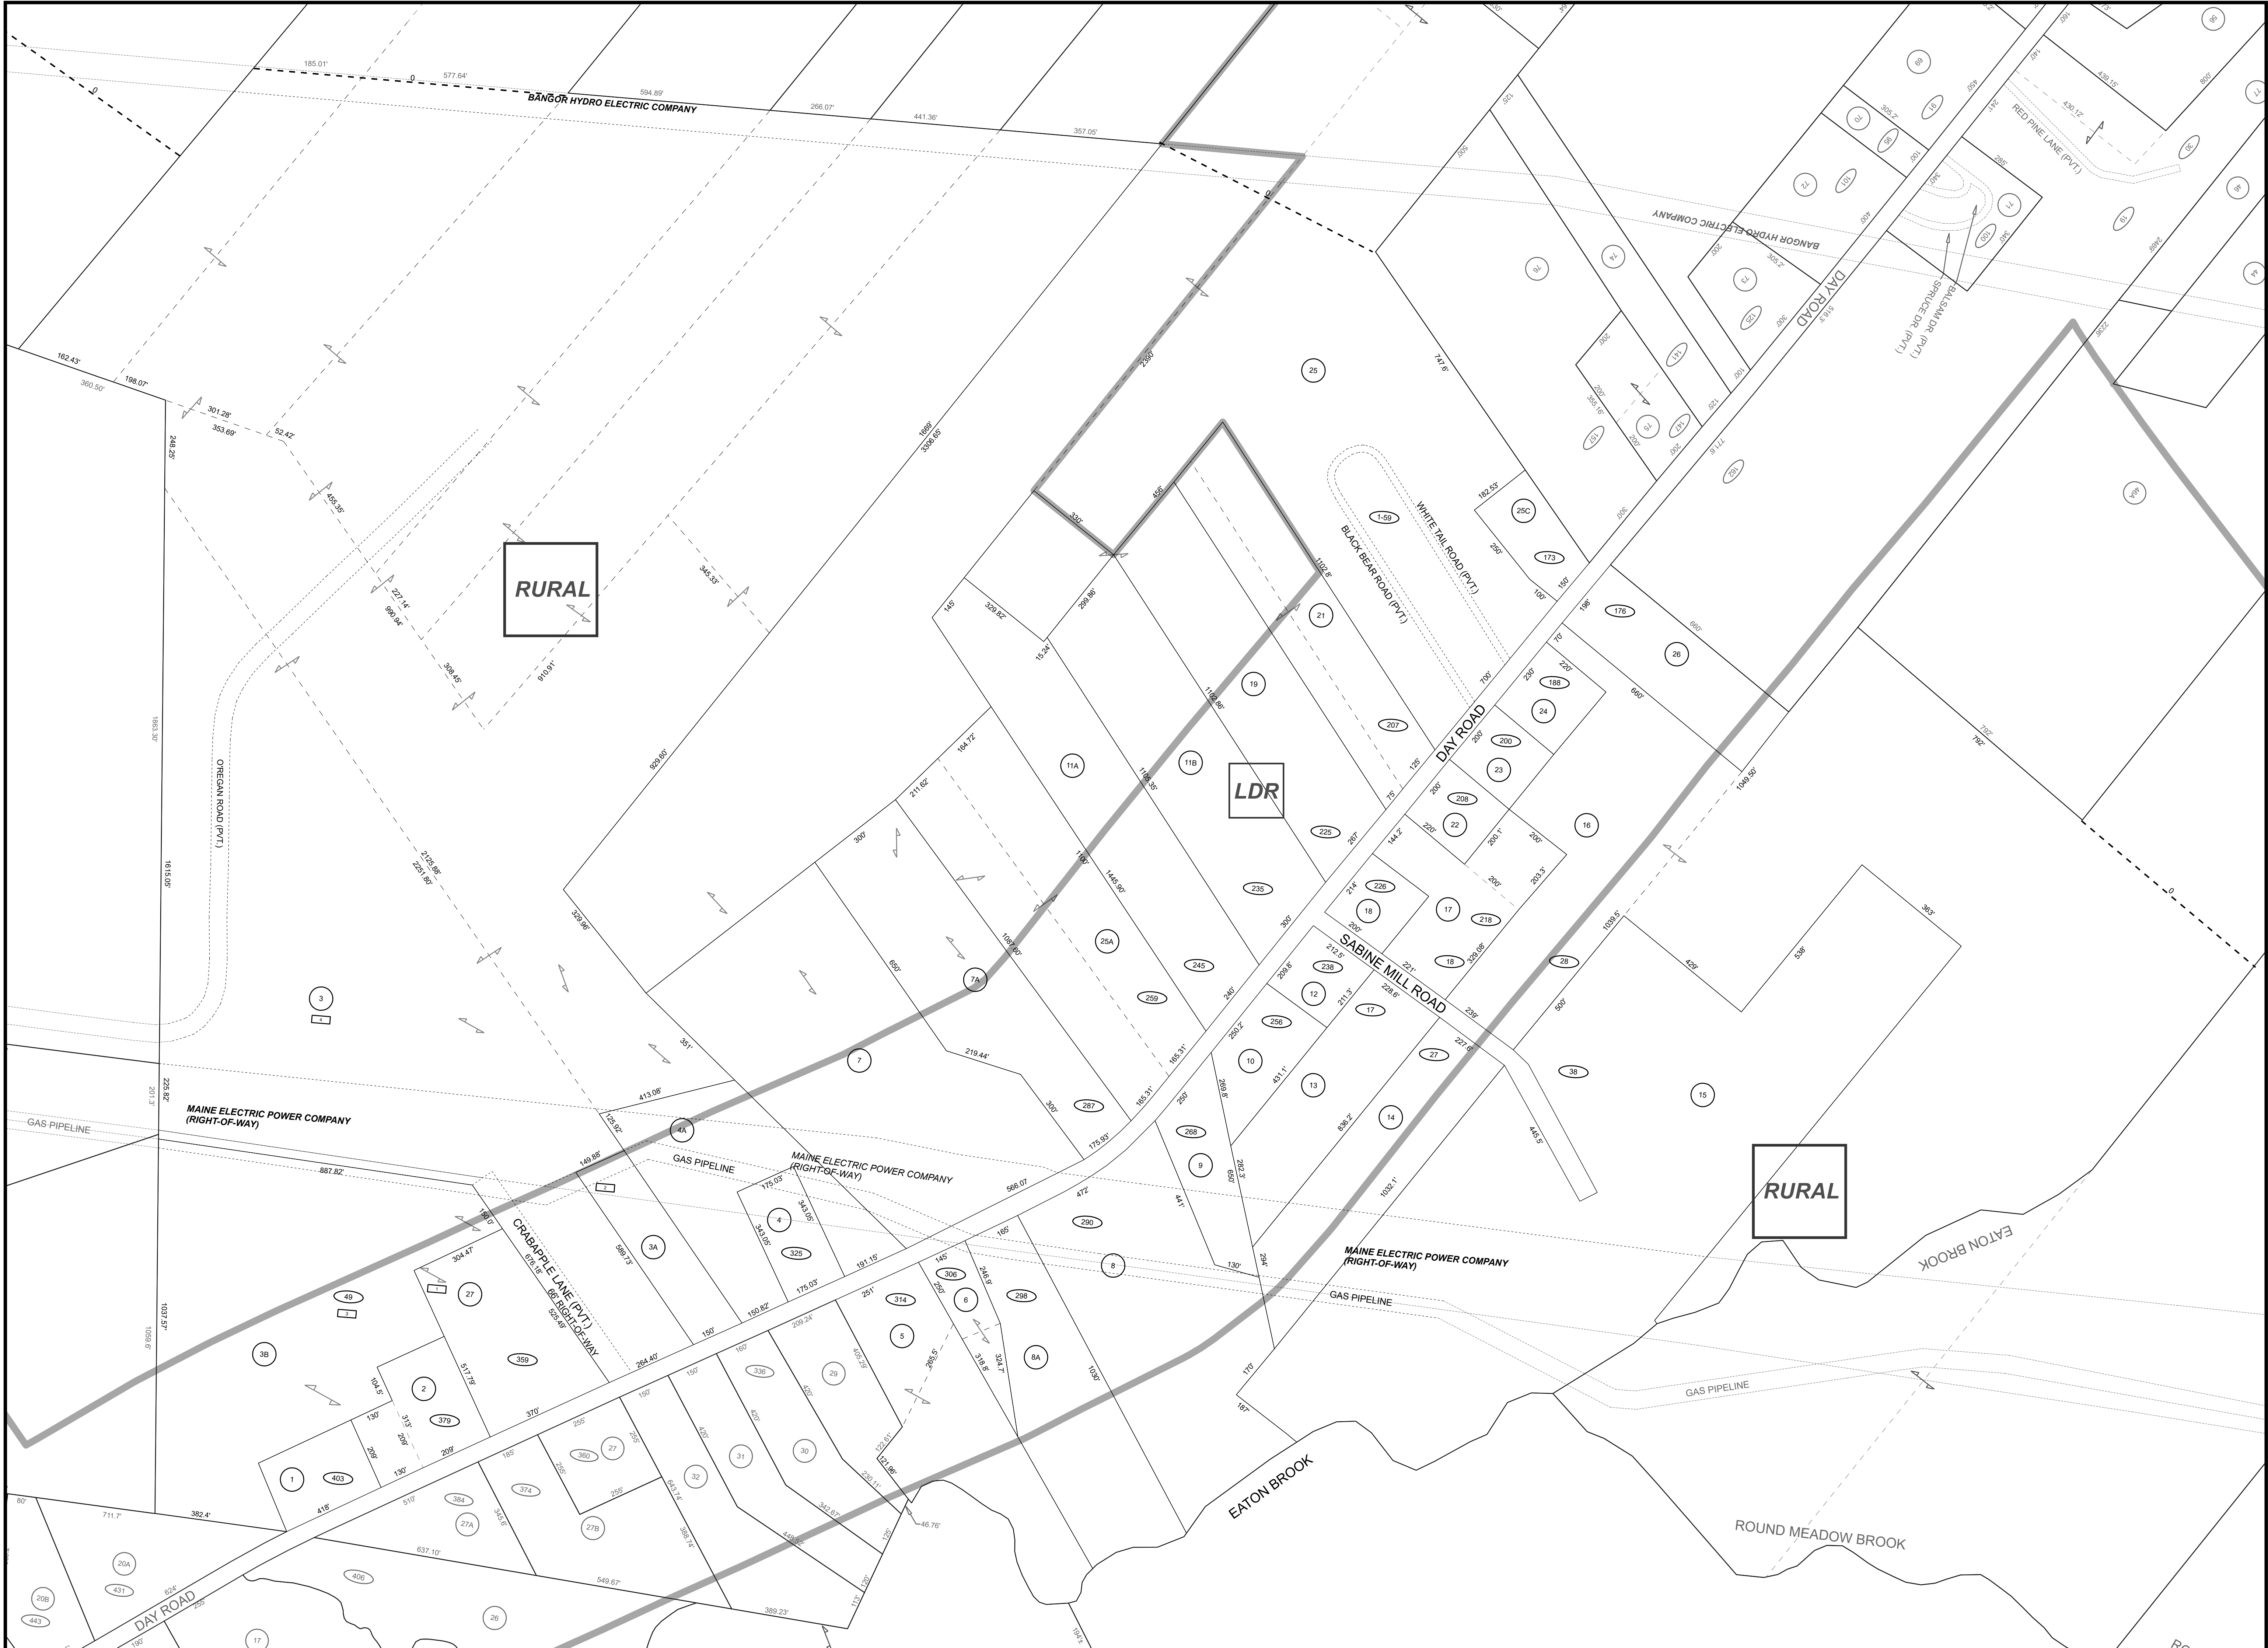

**Legend**

- - - Map Match Lines
- Zone Line
- Parcel Lines
- ROW - Easements
- Historic Parcel Lines
- Parcel Numbers
- House Numbers

**CITY OF BREWER, ME TAX MAP**

PREPARED BY THE ASSESSING OFFICE 1983

FOR ASSESSMENT PURPOSES ONLY NOT FOR CONVEYANCES

ZONING INFORMATION IS FOR REFERENCE PURPOSES ONLY AND MUST BE VERIFIED BY THE CITY OF BREWER CODE ENFORCEMENT OFFICE

Revised April 2021

1:2,400

**#10**

**RURAL**

**LDR**

**RURAL**