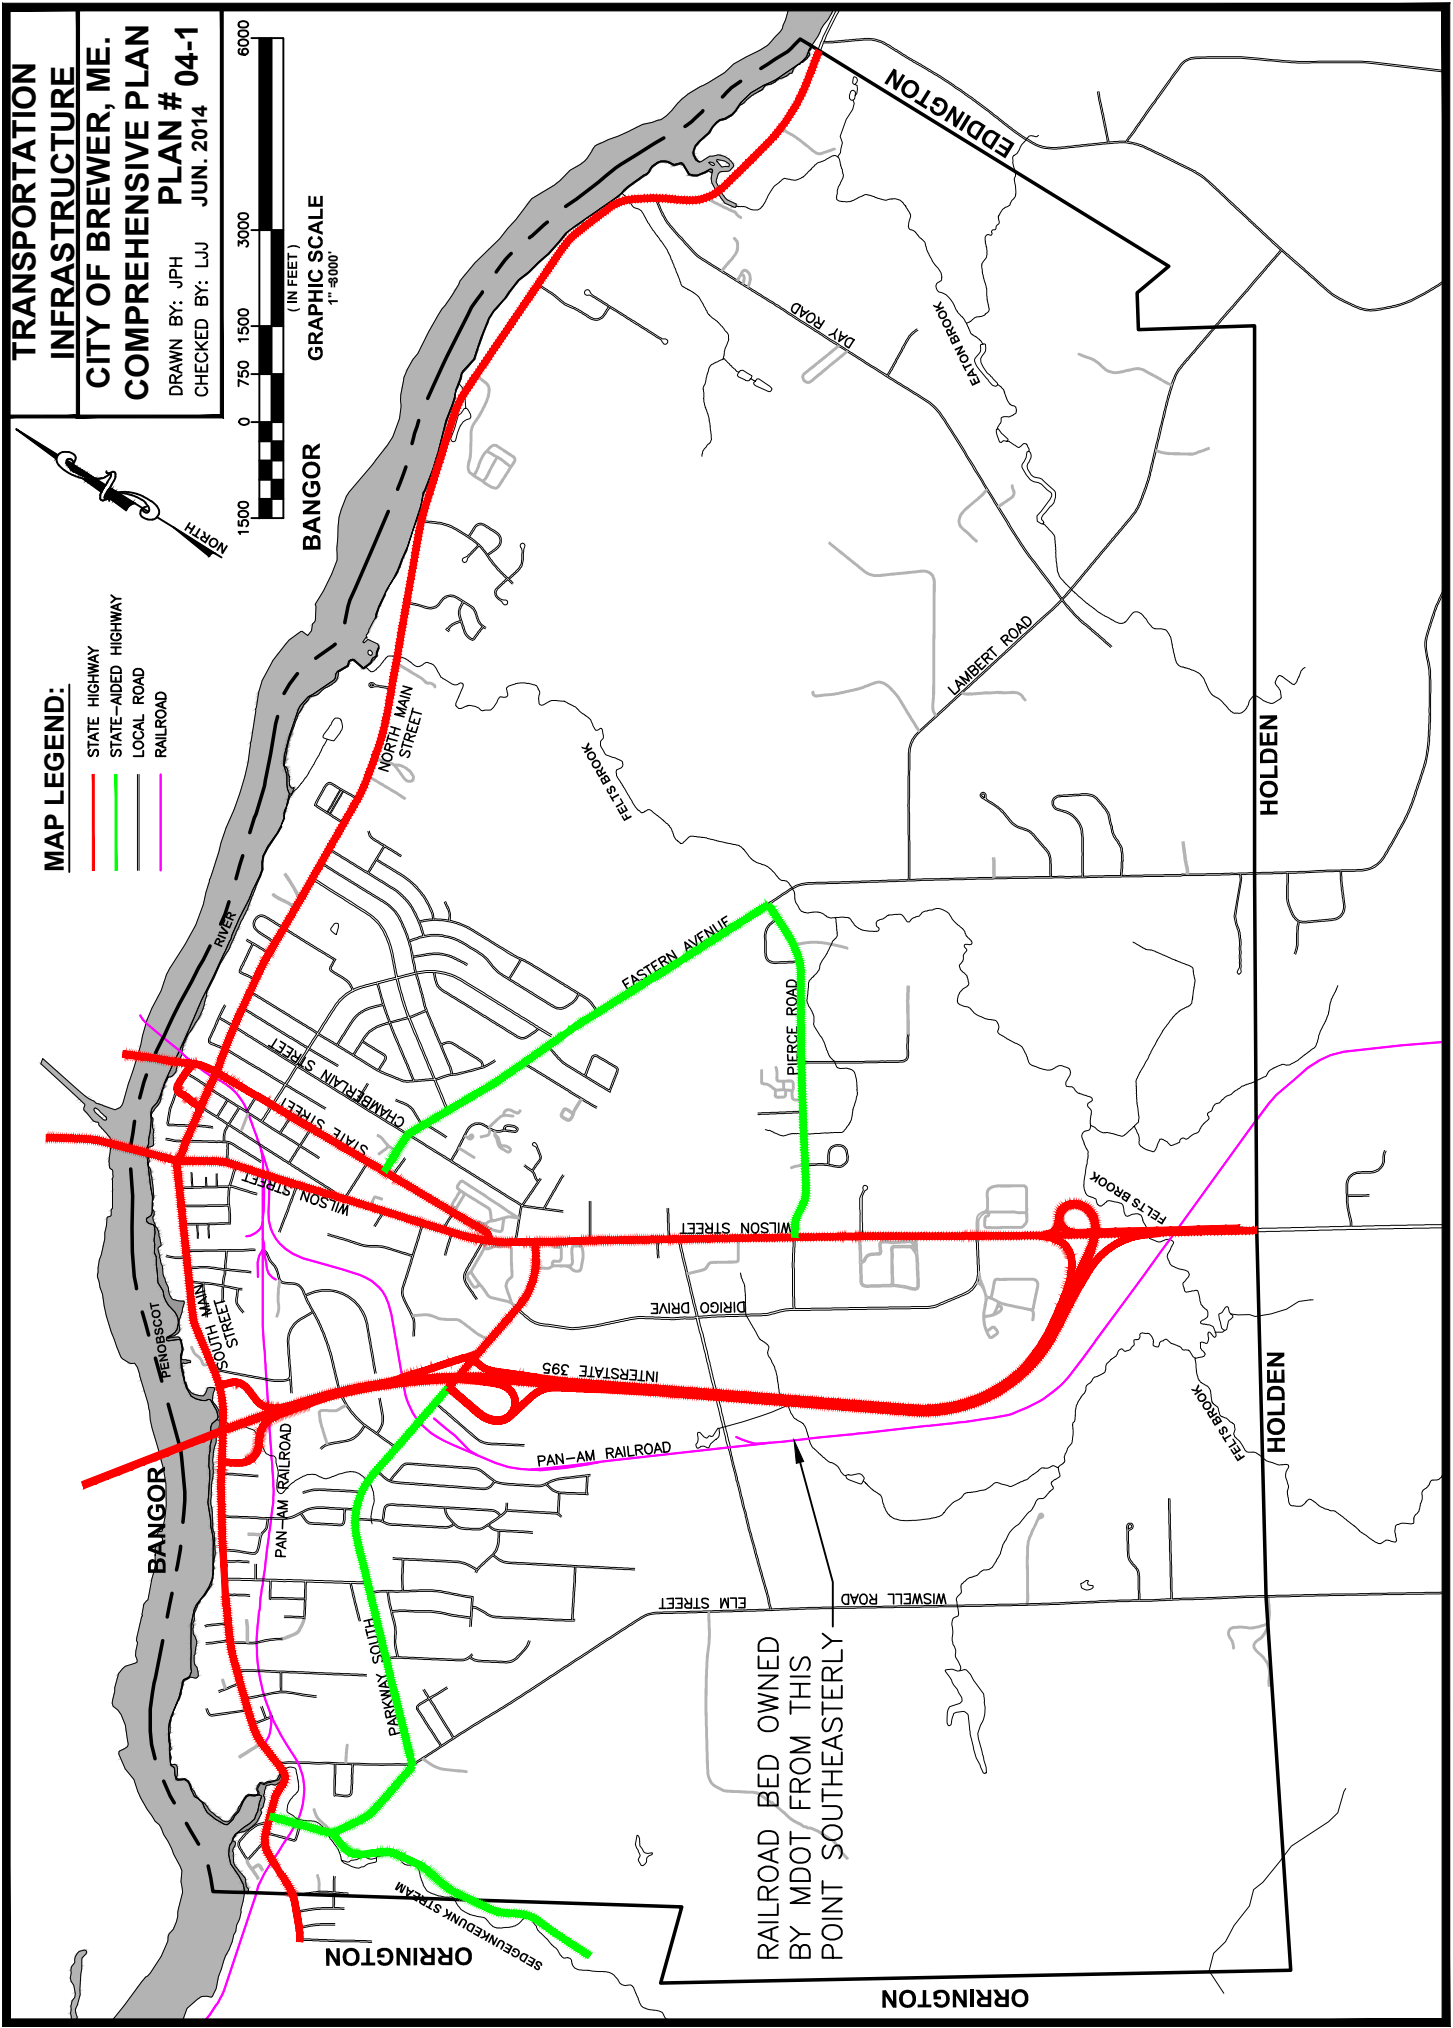

**TRANSPORTATION
INFRASTRUCTURE
CITY OF BREWER, ME.
COMPREHENSIVE PLAN
PLAN # 04-1**

DRAWN BY: JPH
CHECKED BY: LJJ
JUN. 2014

MAP LEGEND:

- STATE HIGHWAY
- STATE-AIDED HIGHWAY
- LOCAL ROAD
- RAILROAD

RAILROAD BED OWNED
BY MDTOT FROM THIS
POINT SOUTHEASTERLY