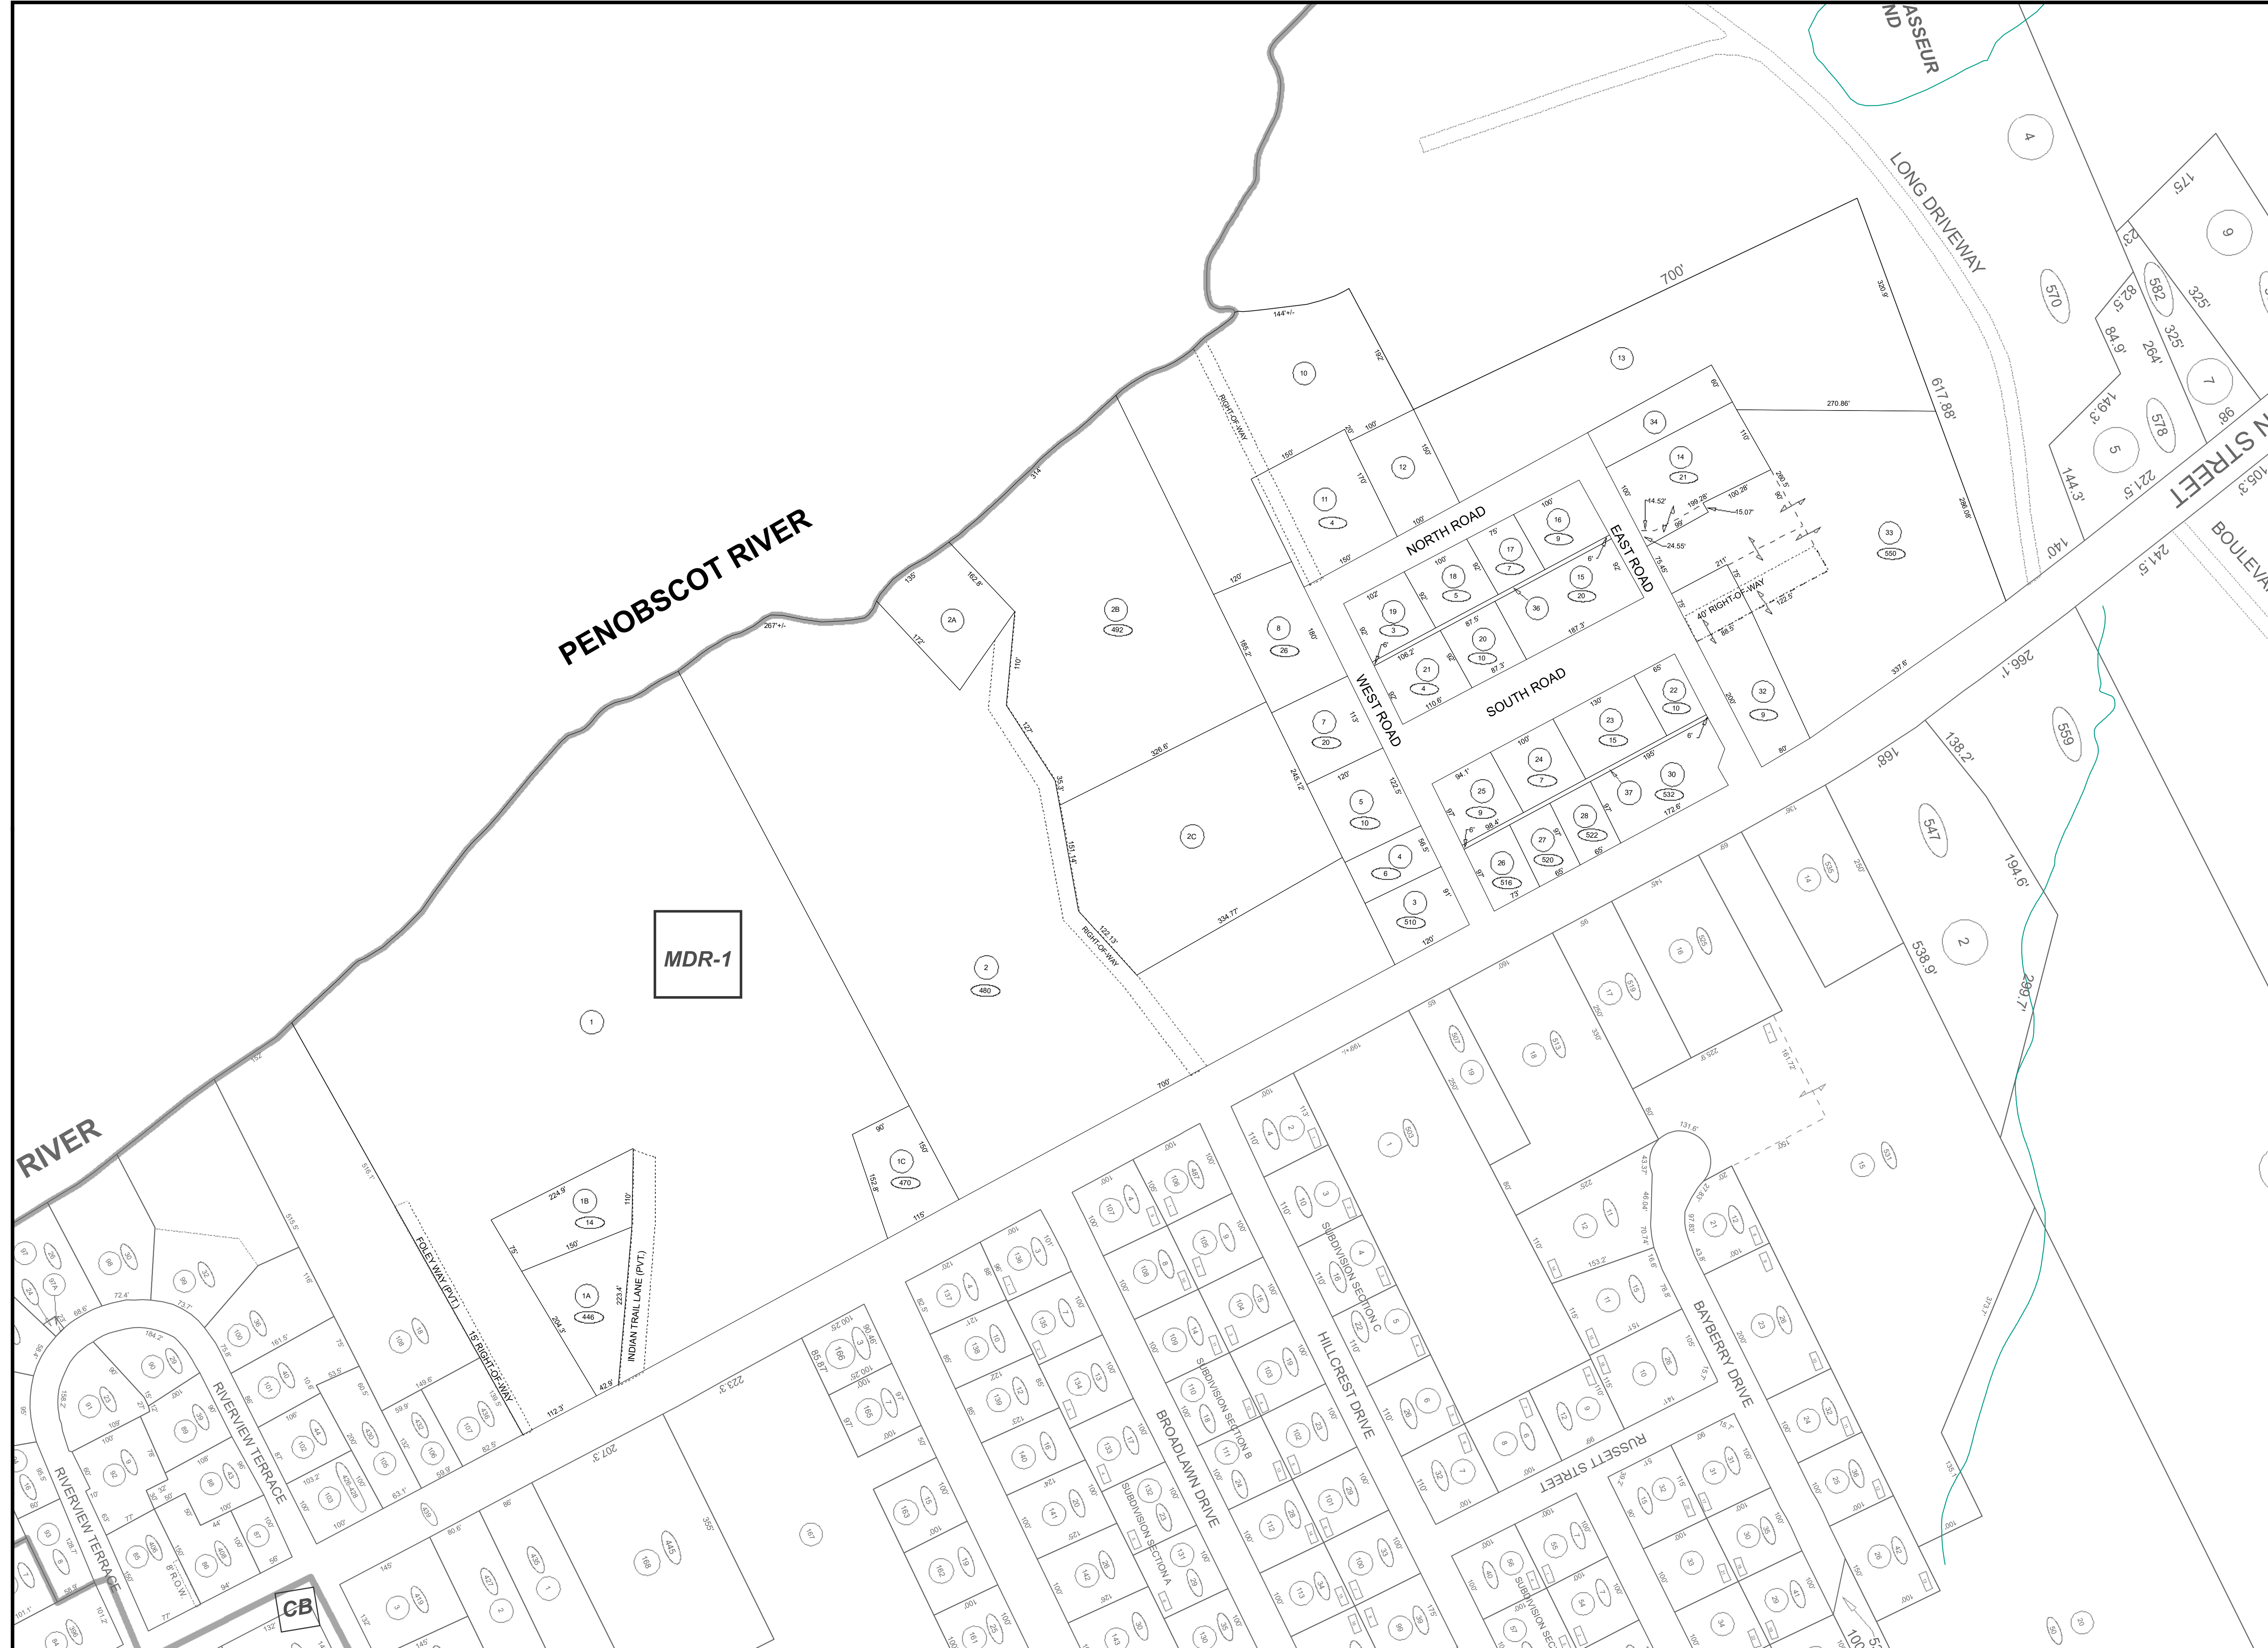

Legend

- - - Map Match Lines
- Zone Line
- Parcel Lines
- ROW - Easements
- Historic Parcel Lines
- Parcel Numbers
- House Numbers

CITY OF BREWER, ME TAX MAP

PREPARED BY THE ASSESSING OFFICE 1983

FOR ASSESSMENT PURPOSES ONLY NOT FOR CONVEYANCES

ZONING INFORMATION IS FOR REFERENCE PURPOSES ONLY AND MUST BE VERIFIED BY THE CITY OF BREWER CODE ENFORCEMENT OFFICE

Revised April 2018

1 inch = 100 feet

#37

PENOBSCOT RIVER

MDR-1

RIVER

CB