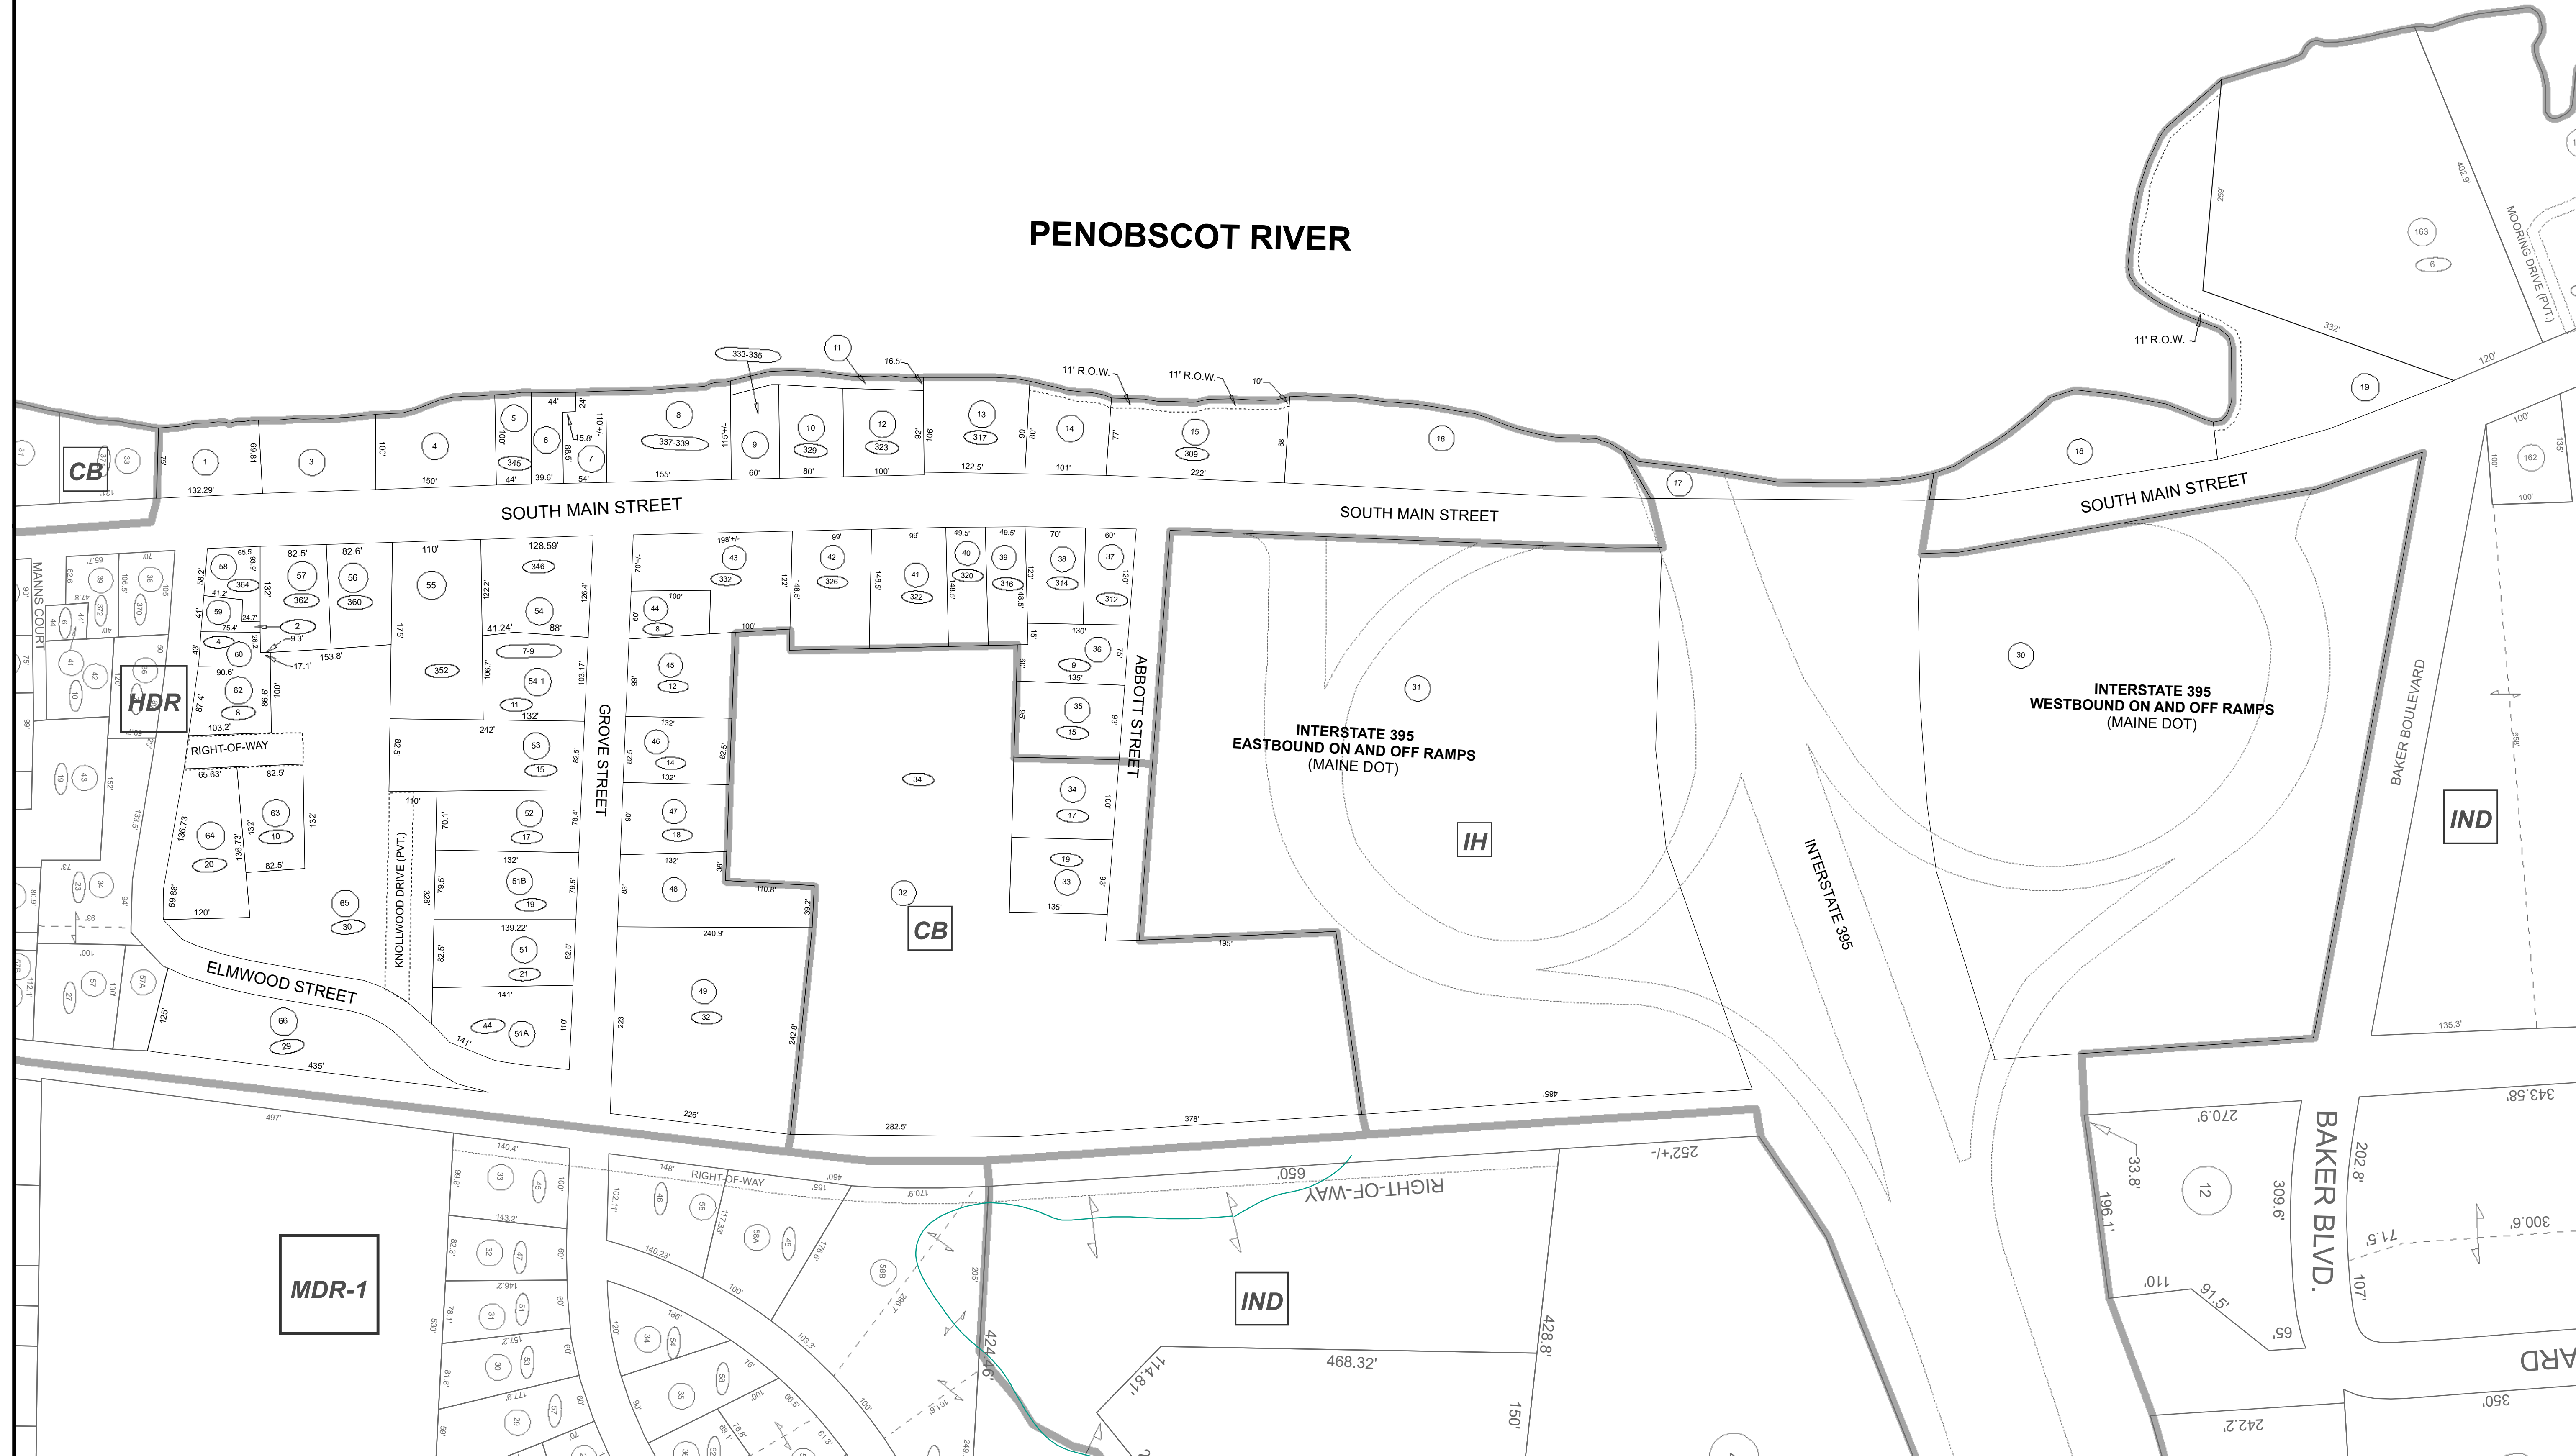

PENOBSCOT RIVER

Legend

- Map Match Lines
- ▭ Zone Line
- ▭ Parcel Lines
- ⋯ ROW - Easements
- ⋯ Historic Parcel Lines
- (17) Parcel Numbers
- (283) House Numbers

CITY OF BREWER, ME TAX MAP

PREPARED BY THE ASSESSING OFFICE 1983

FOR ASSESSMENT PURPOSES ONLY NOT FOR CONVEYANCES

ZONING INFORMATION IS FOR REFERENCE PURPOSES ONLY AND MUST BE VERIFIED BY THE CITY OF BREWER CODE ENFORCEMENT OFFICE

Revised April 2018

1 inch = 100 feet

#27