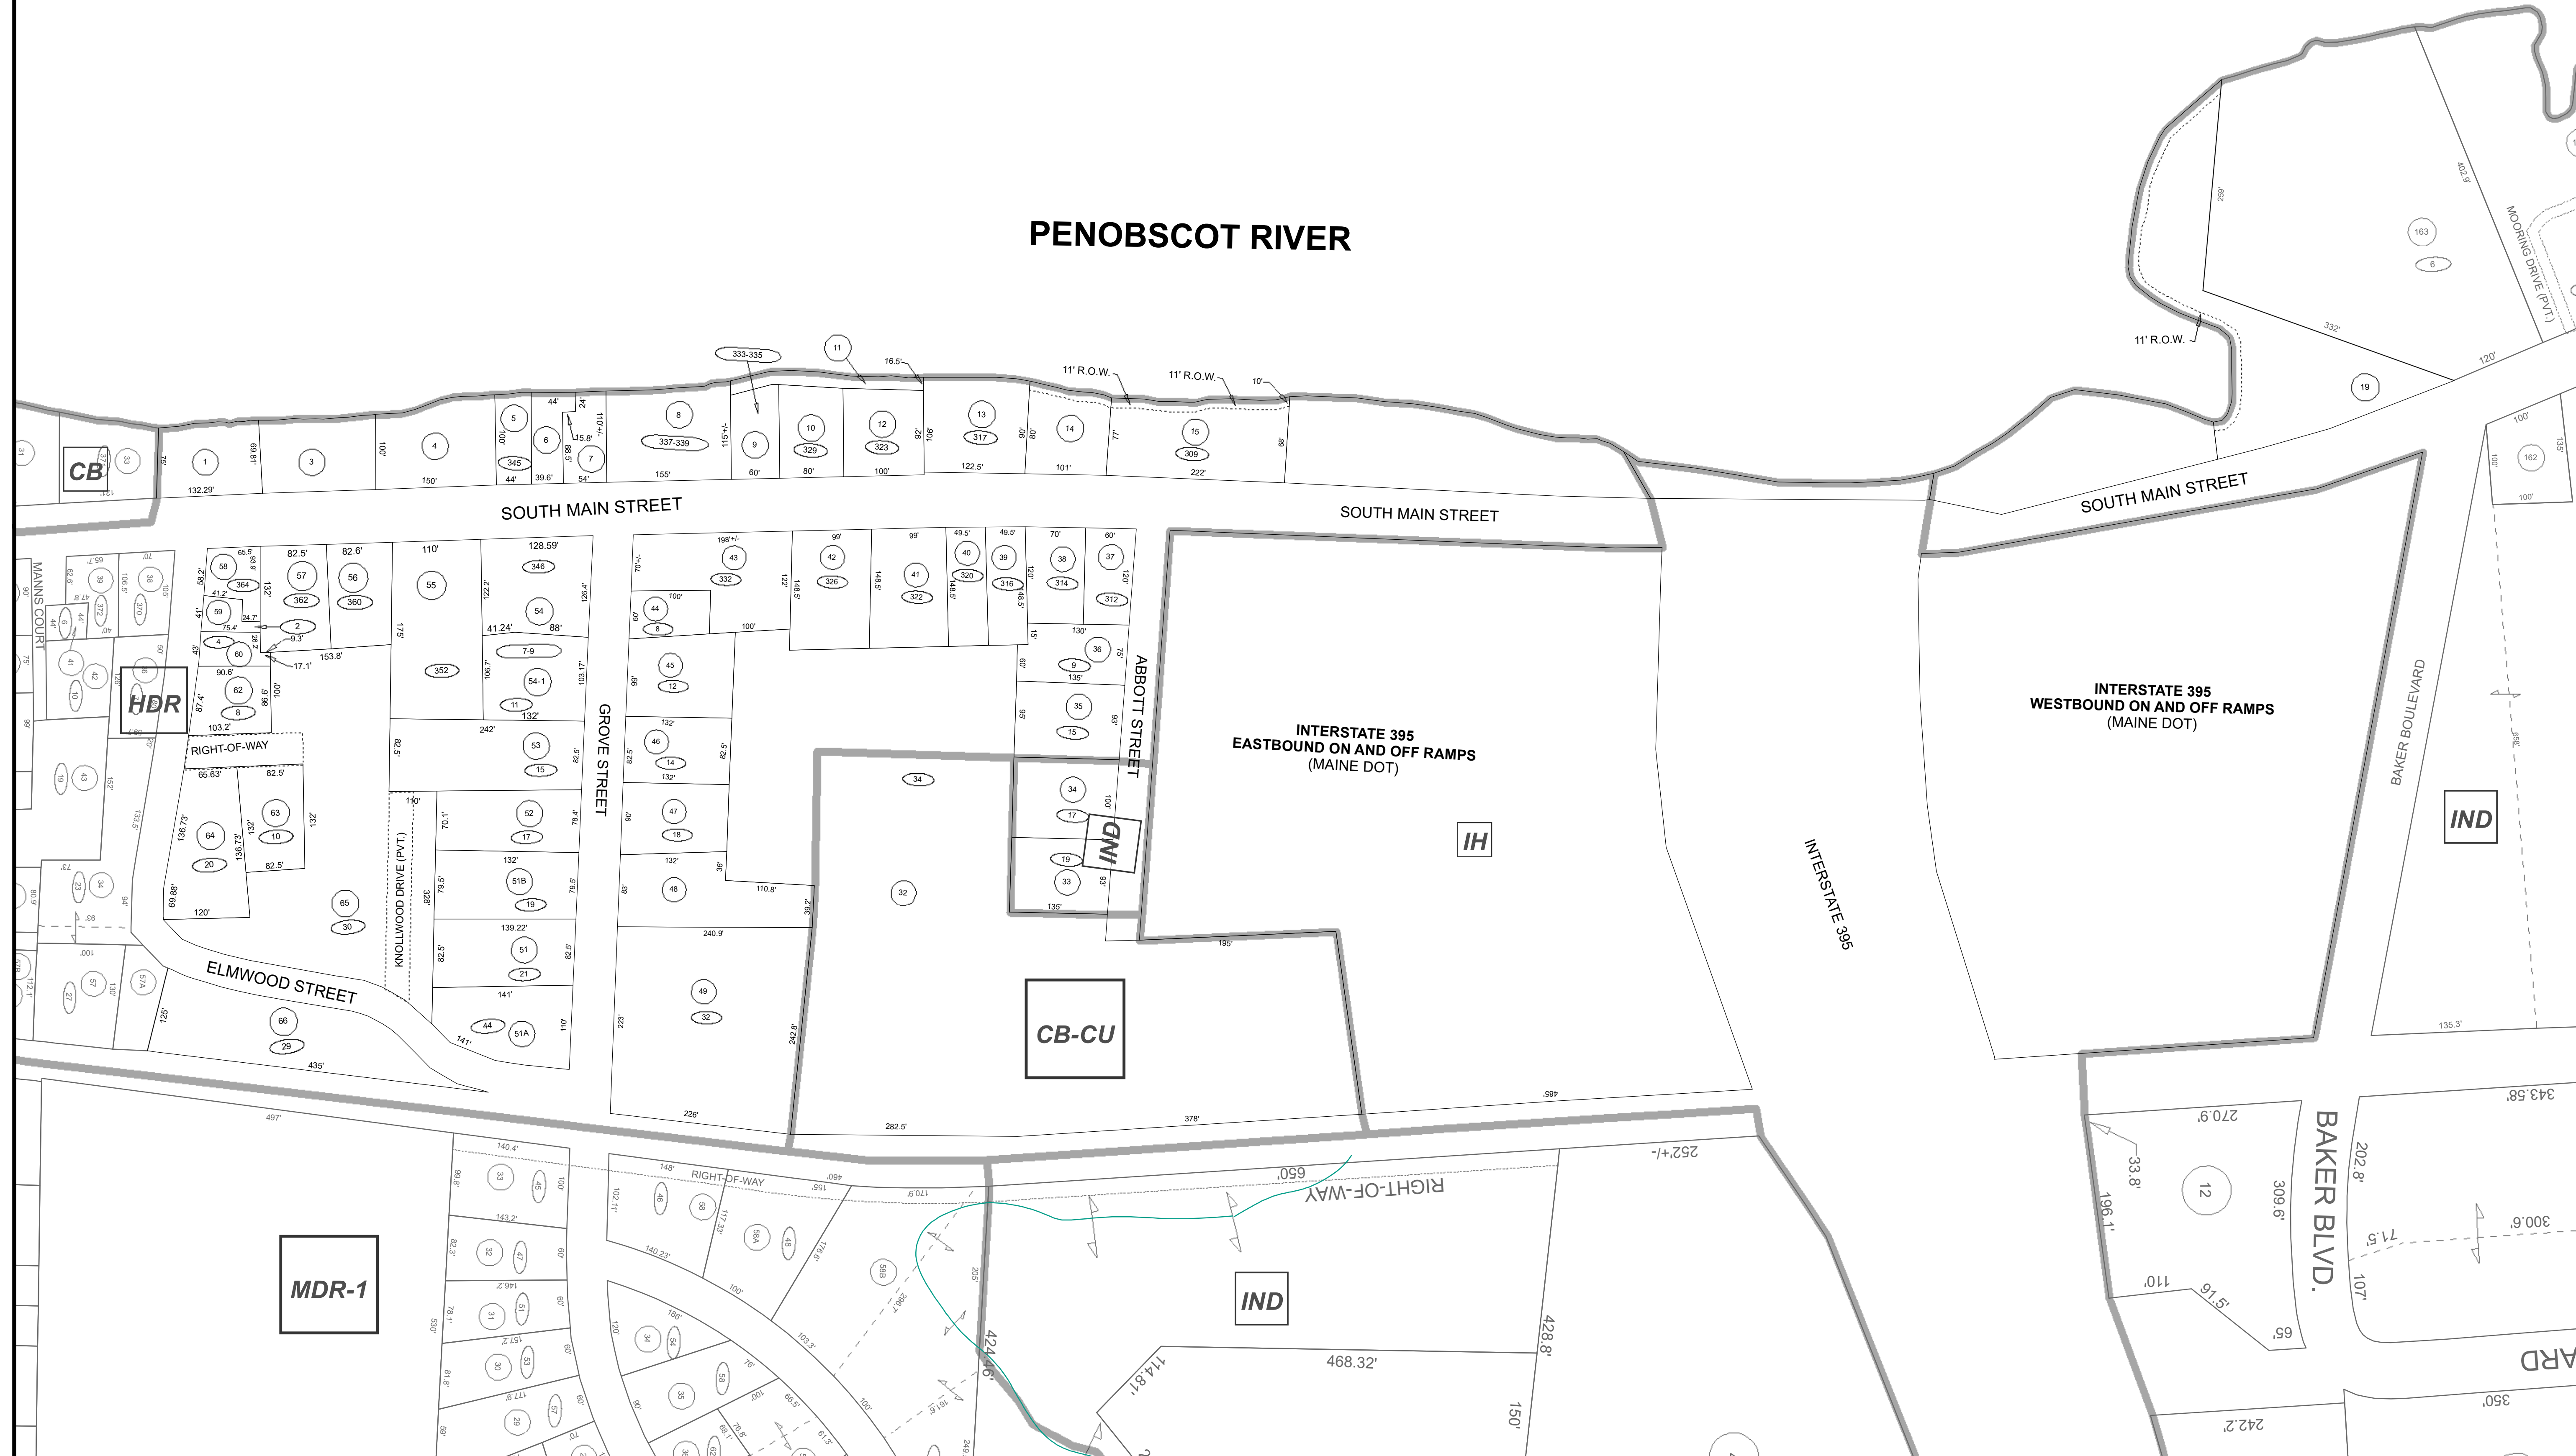

# PENOBSCOT RIVER

- Legend**
- - - Map Match Lines
  - ▭ Zone Line
  - ▭ Parcel Lines
  - ⋯ ROW - Easements
  - - - Historic Parcel Lines
  - (17) Parcel Numbers
  - (283) House Numbers

Revised April 2017

1 inch = 100 feet