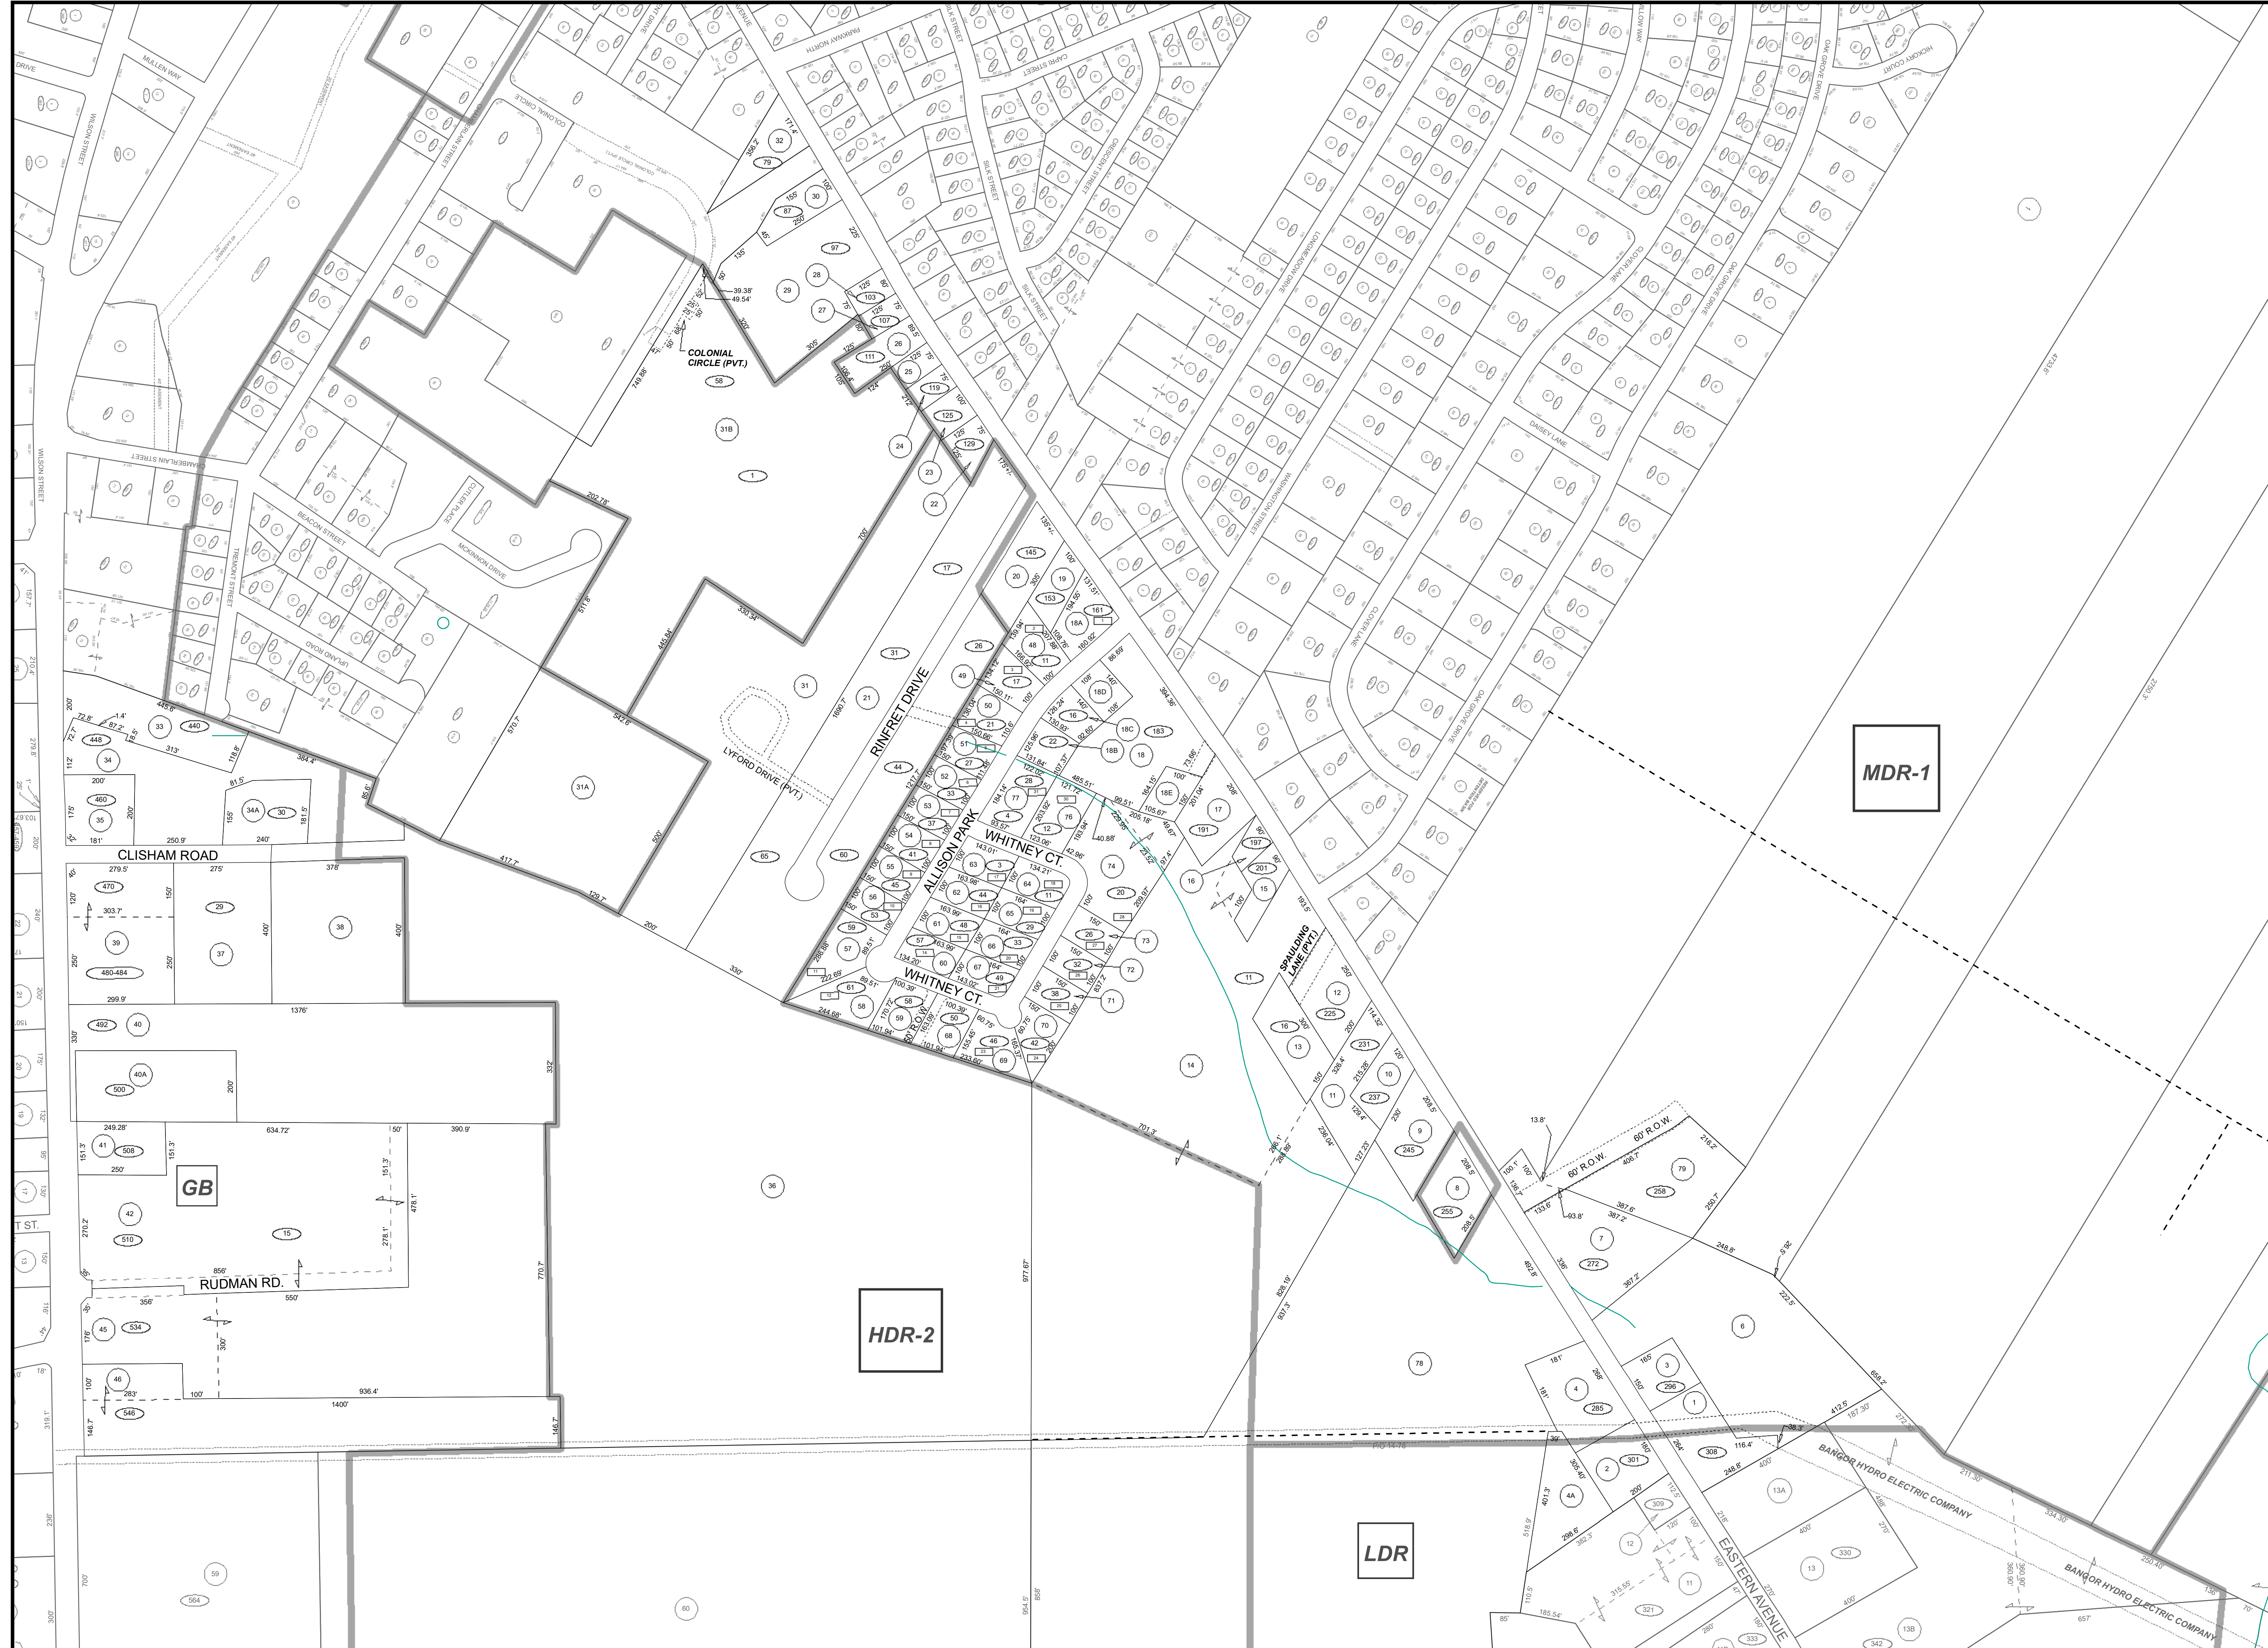

Legend

- Map Match Lines
- ▭ Zone Line
- ▭ Parcel Lines
- ⋯ ROW - Easements
- - - Historic Parcel Lines
- (17) Parcel Numbers
- (283) House Numbers

CITY OF BREWER, ME TAX MAP

PREPARED BY THE ASSESSING OFFICE 1983

FOR ASSESSMENT PURPOSES ONLY NOT FOR CONVEYANCES

ZONING INFORMATION IS FOR REFERENCE PURPOSES ONLY AND MUST BE VERIFIED BY THE CITY OF BREWER CODE ENFORCEMENT OFFICE

Revised April 2017

1 inch = 200 feet

#14

MDR-1

HDR-2

LDR

GB

COLONIAL CIRCLE (PVT)

LYFORD DRIVE (PVT)

RINFRET DRIVE

ALLISON PARK