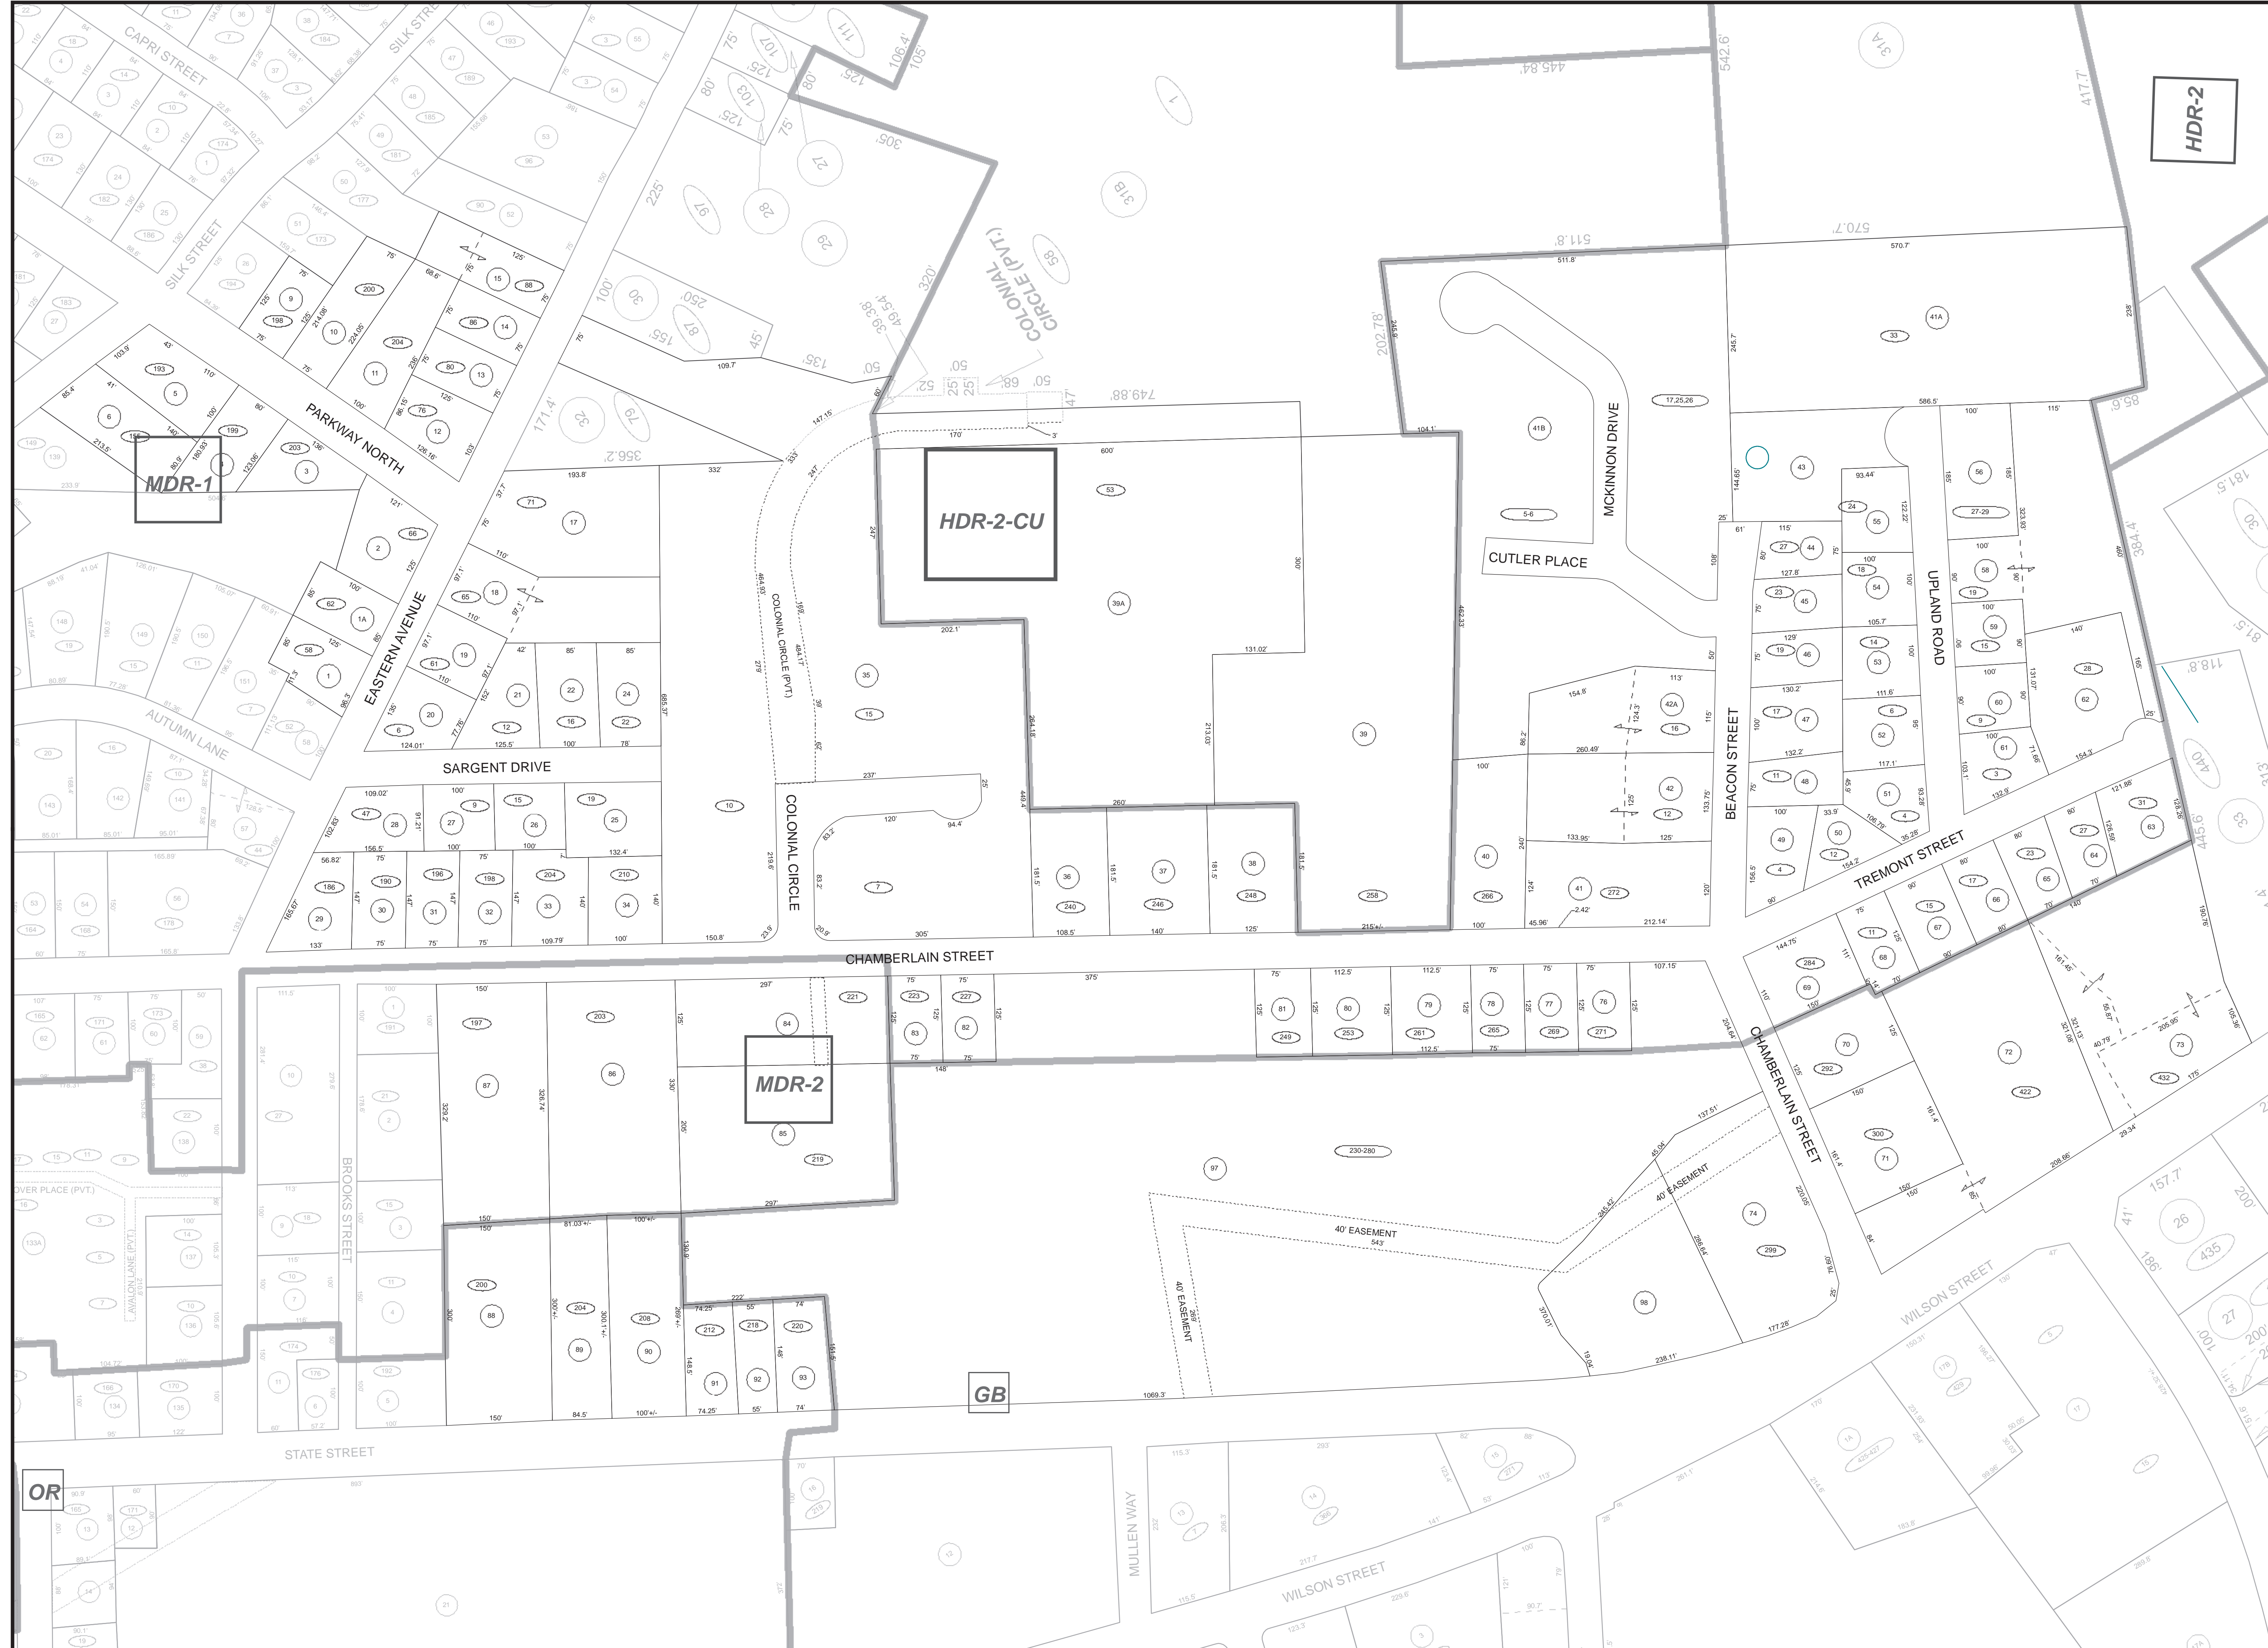

Legend

- Map Match Lines
- Zone Line
- Parcel Lines
- ROW - Easements
- Historic Parcel Lines
- Parcel Numbers
- House Numbers

CITY OF BREWER, ME TAX MAP

PREPARED BY THE ASSESSING OFFICE 1983

FOR ASSESSMENT PURPOSES ONLY NOT FOR CONVEYANCES

ZONING INFORMATION IS FOR REFERENCE PURPOSES ONLY AND MUST BE VERIFIED BY THE CITY OF BREWER CODE ENFORCEMENT OFFICE

Revised April 2015

1 inch = 100 feet

#39

OR