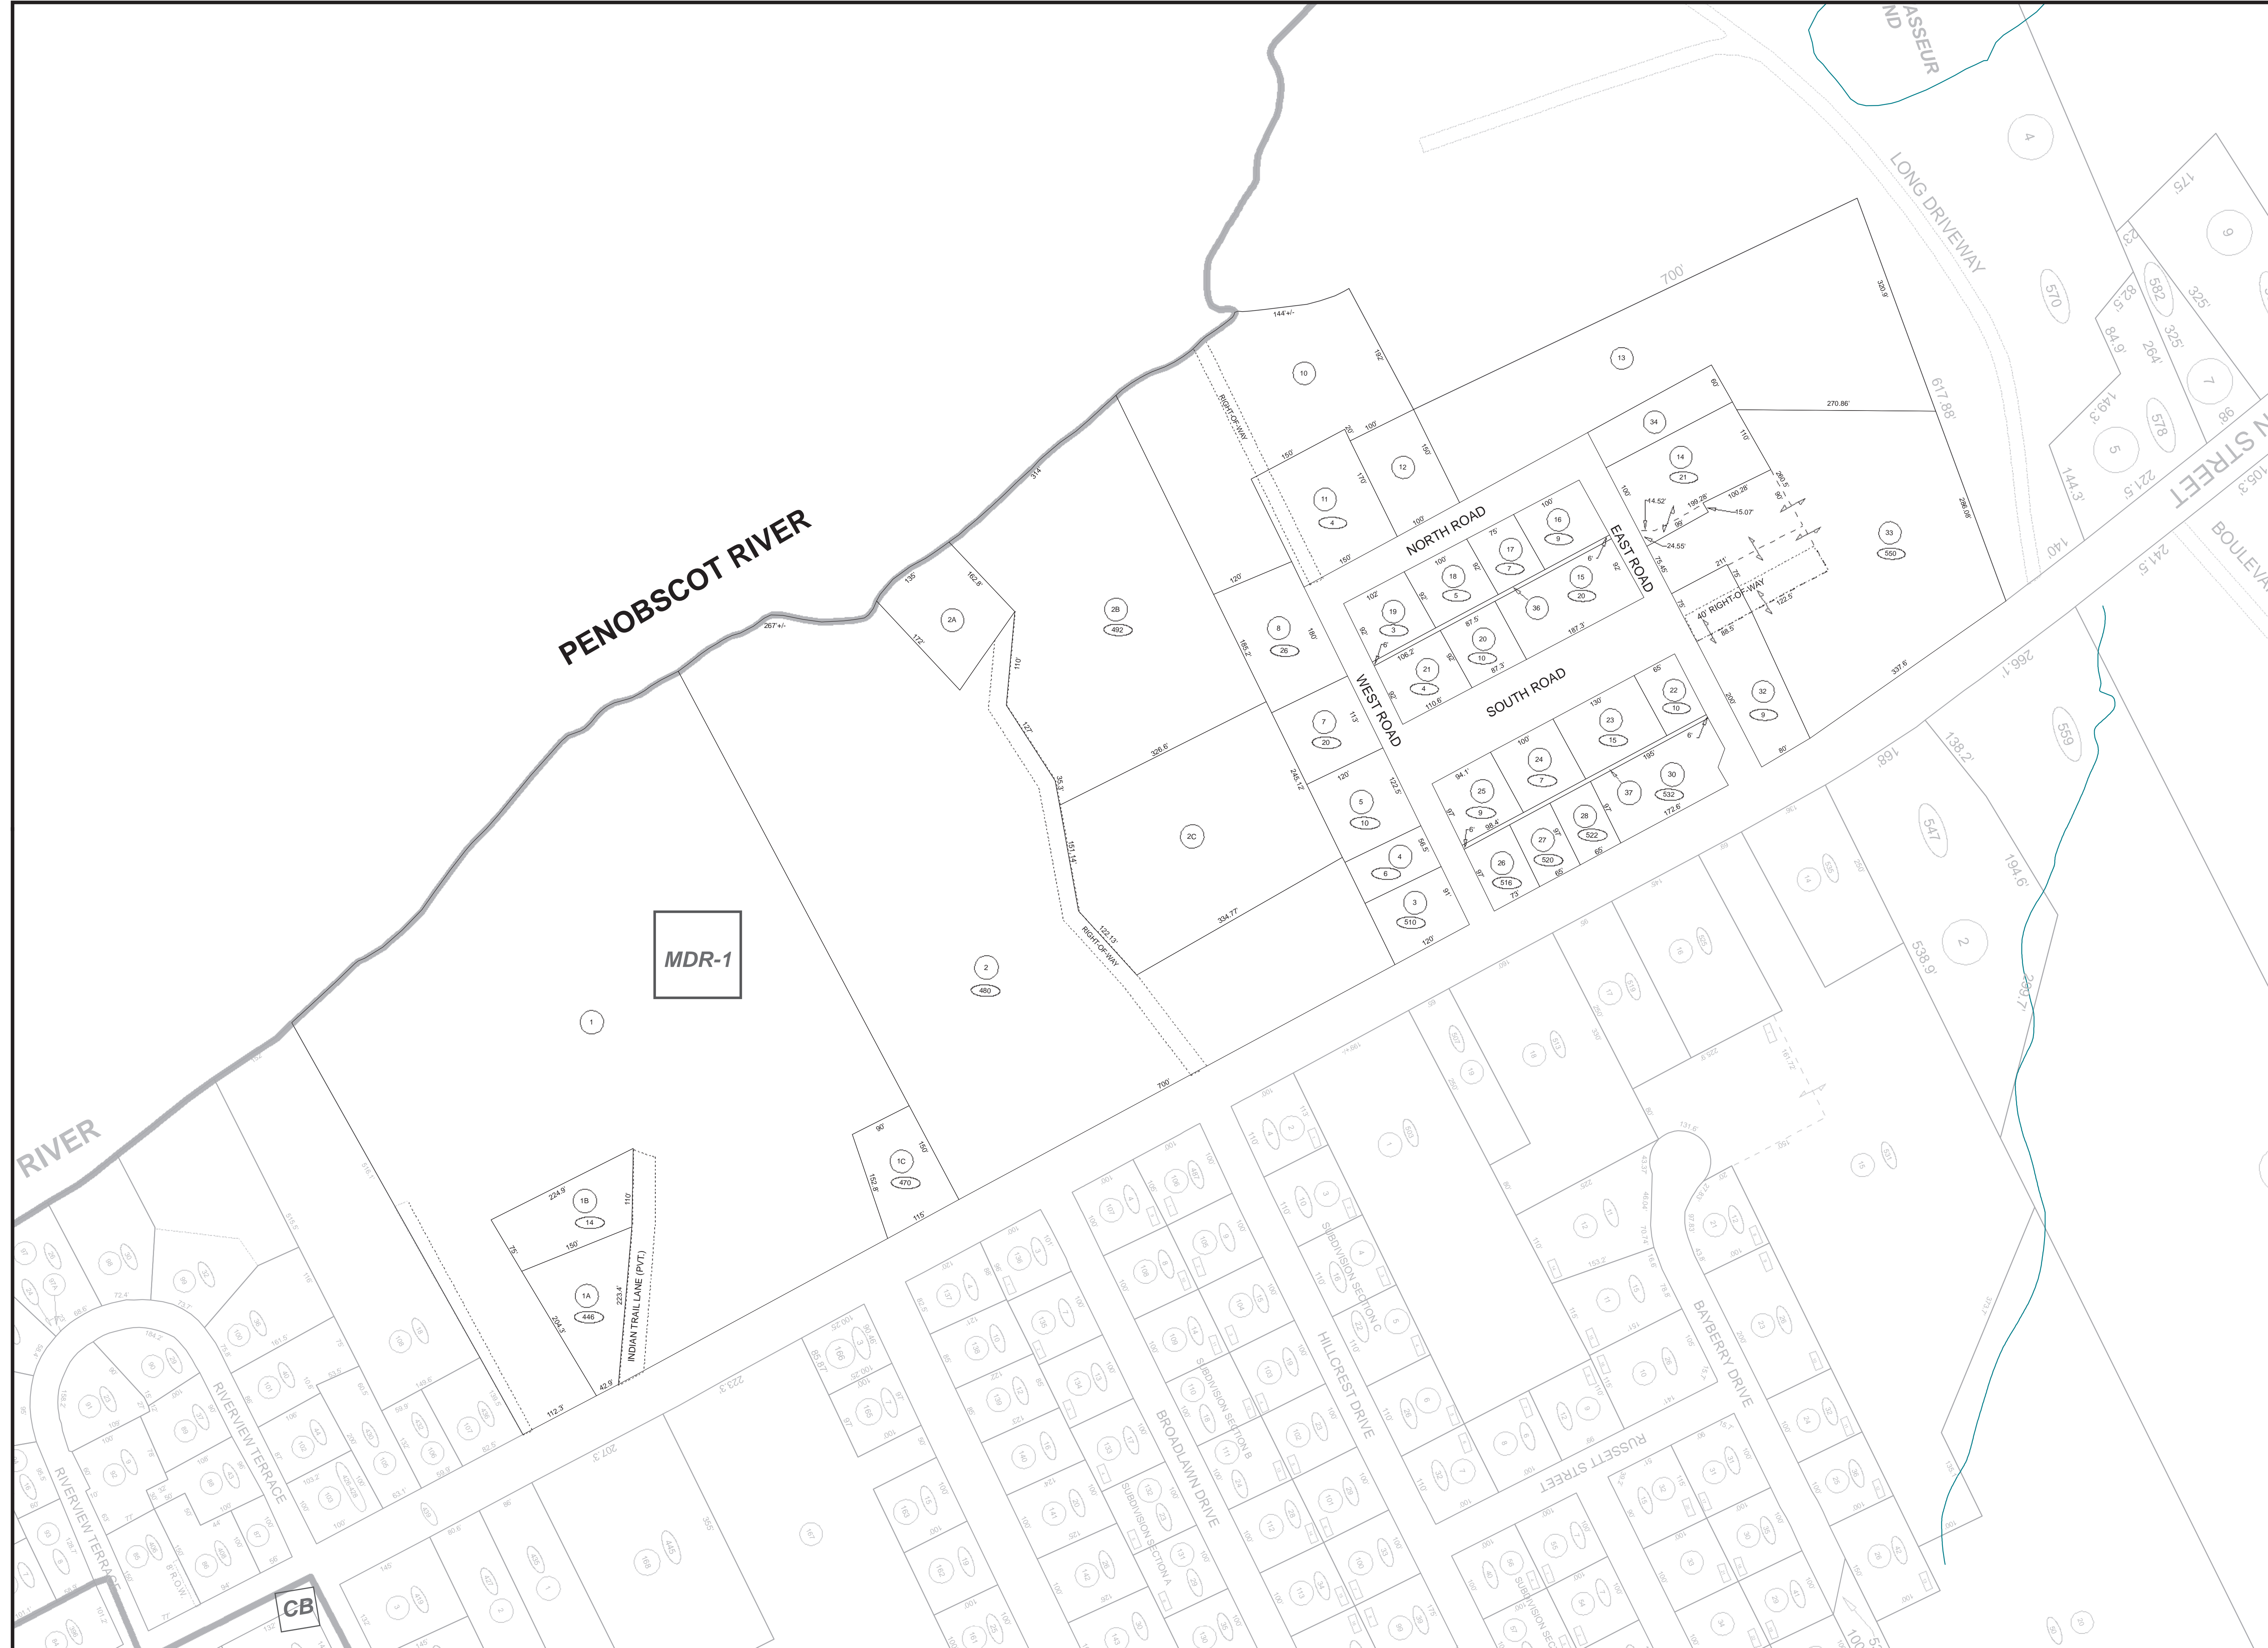

Legend

- - - Map Match Lines
- Zone Line
- Parcel Lines
- ROW - Easements
- Historic Parcel Lines
- Parcel Numbers
- House Numbers

CITY OF BREWER, ME TAX MAP

PREPARED BY THE ASSESSING OFFICE 1983

FOR ASSESSMENT PURPOSES ONLY NOT FOR CONVEYANCES

ZONING INFORMATION IS FOR REFERENCE PURPOSES ONLY AND MUST BE VERIFIED BY THE CITY OF BREWER CODE ENFORCEMENT OFFICE

Revised April 2015

1 inch = 100 feet

#37

PENOBSCOT RIVER

MDR-1

CB