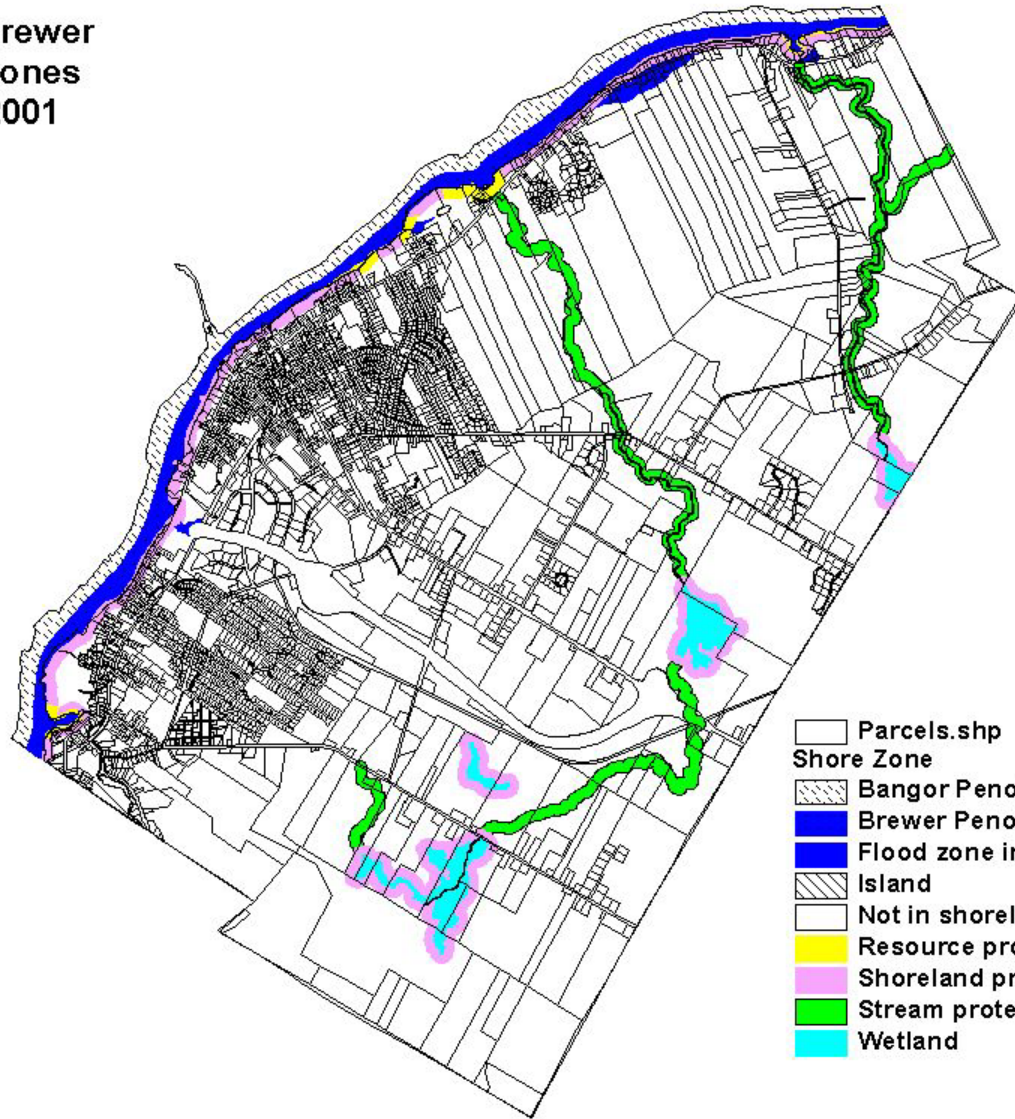

**City of Brewer  
Shore Zones  
June 2001**

- Parcels.shp
- Shore Zone**
- Bangor Penobscot River
- Brewer Penobscot River
- Flood zone in shoreland
- Island
- Not in shoreland zone
- Resource protection
- Shoreland protection
- Stream protection
- Wetland